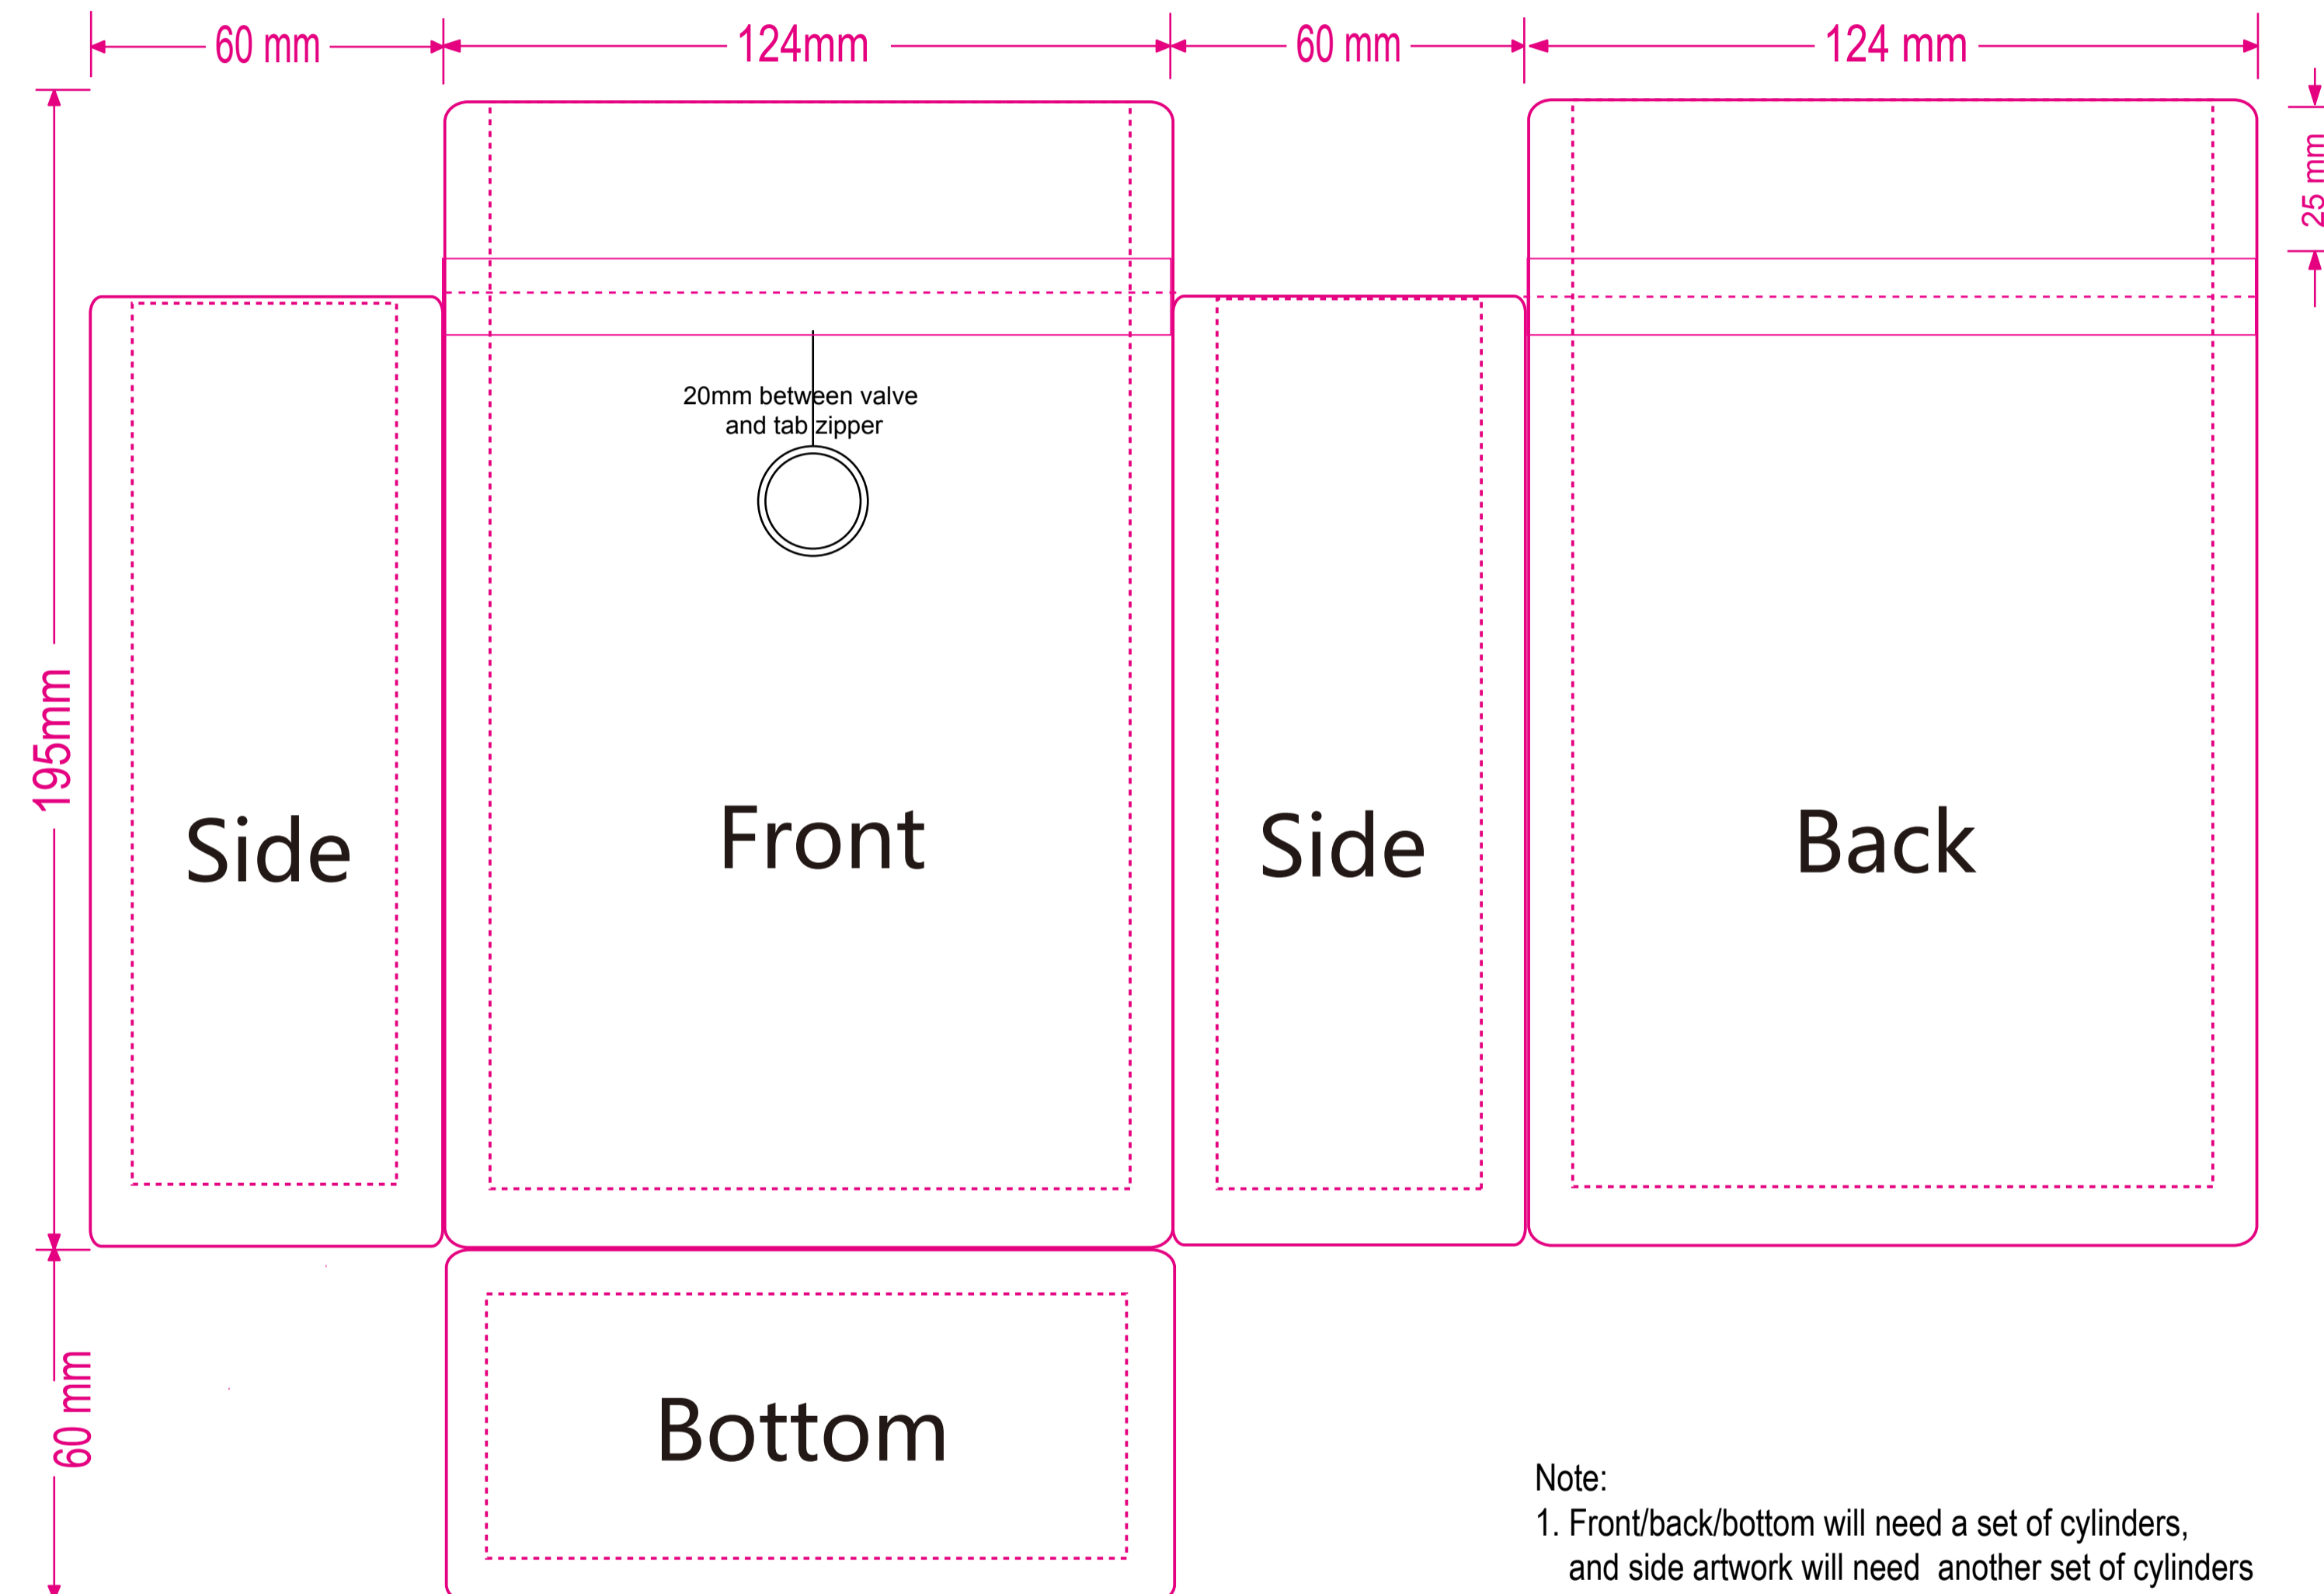

250grams Coffee Beans Package-Flat Bottom  
W1245\*H195+Gusset60  
Edge Seal: 7.5mm

CopyRight:  
Qingdao Tongli Packaging Products Co., Ltd  
Email: [office@valuepackaging.cn](mailto:office@valuepackaging.cn)  
Web: [www.valuepackaging.cn/](http://www.valuepackaging.cn/)  
Reach us if you have any questions

Note:

1. Front/back/bottom will need a set of cylinders, and side artwork will need another set of cylinders
2. Please note the clear window if any
3. Reach [office@valuepackaging.cn](mailto:office@valuepackaging.cn) for further assistance if any questions.