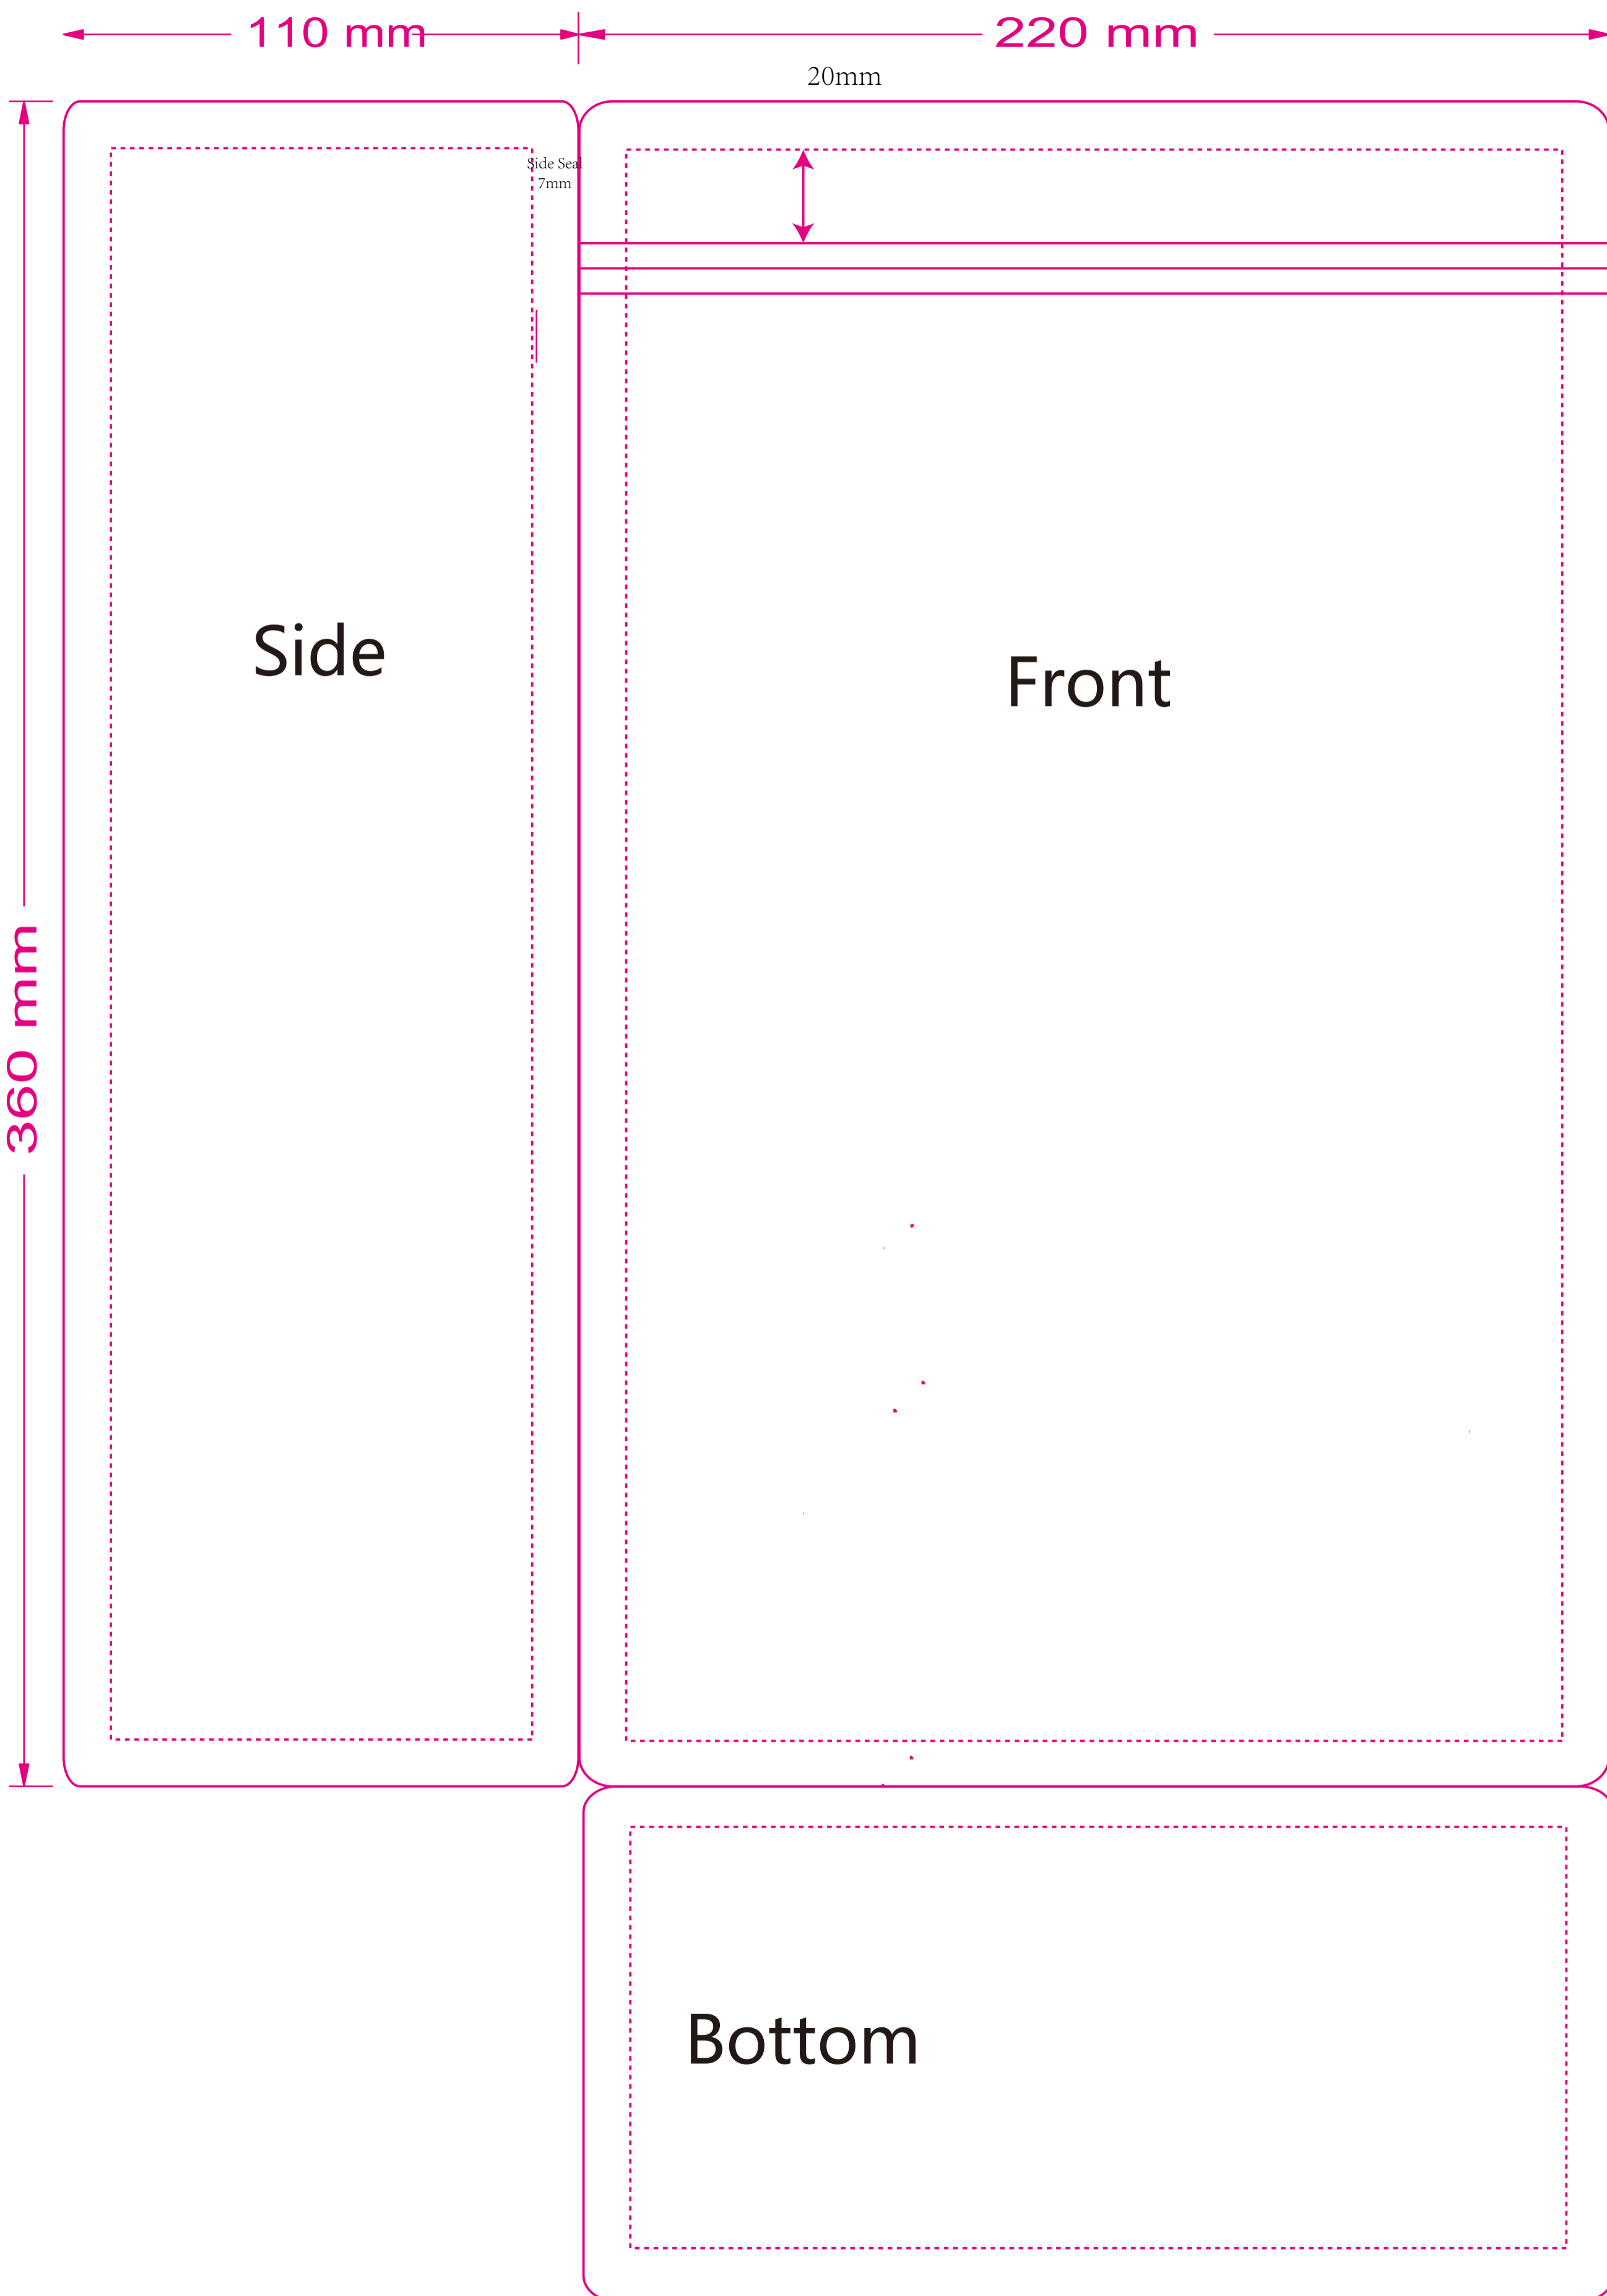

Coffee Beans Package-Flat Bottom Bag
W220*H360+Gusset110
Edge Seal10mm

Note:

1. Front/back/bottom will need a set of cylinders, and side artwork will need another set of cylinders
2. Please note the clear window if any
3. Reach office@valuepackaging.cn for further assistance if any questions.