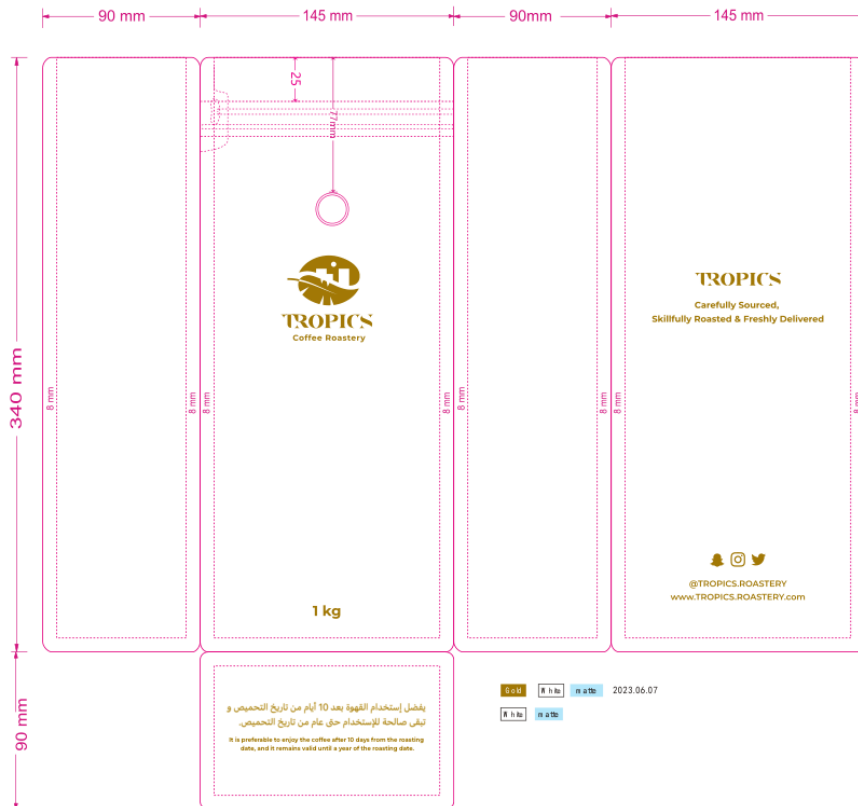

Qingdao Tongli Packaging

Add: No. 1010 Image Center, Zhengyang Road,
Qingdao, Shandong, China P.C.:266100
Tel: 0086-532-89082296 Fax: 0086-532-66721158
Http://www.valuepackaging.cn

Artwork

1000g flat bottom Coffee Bag