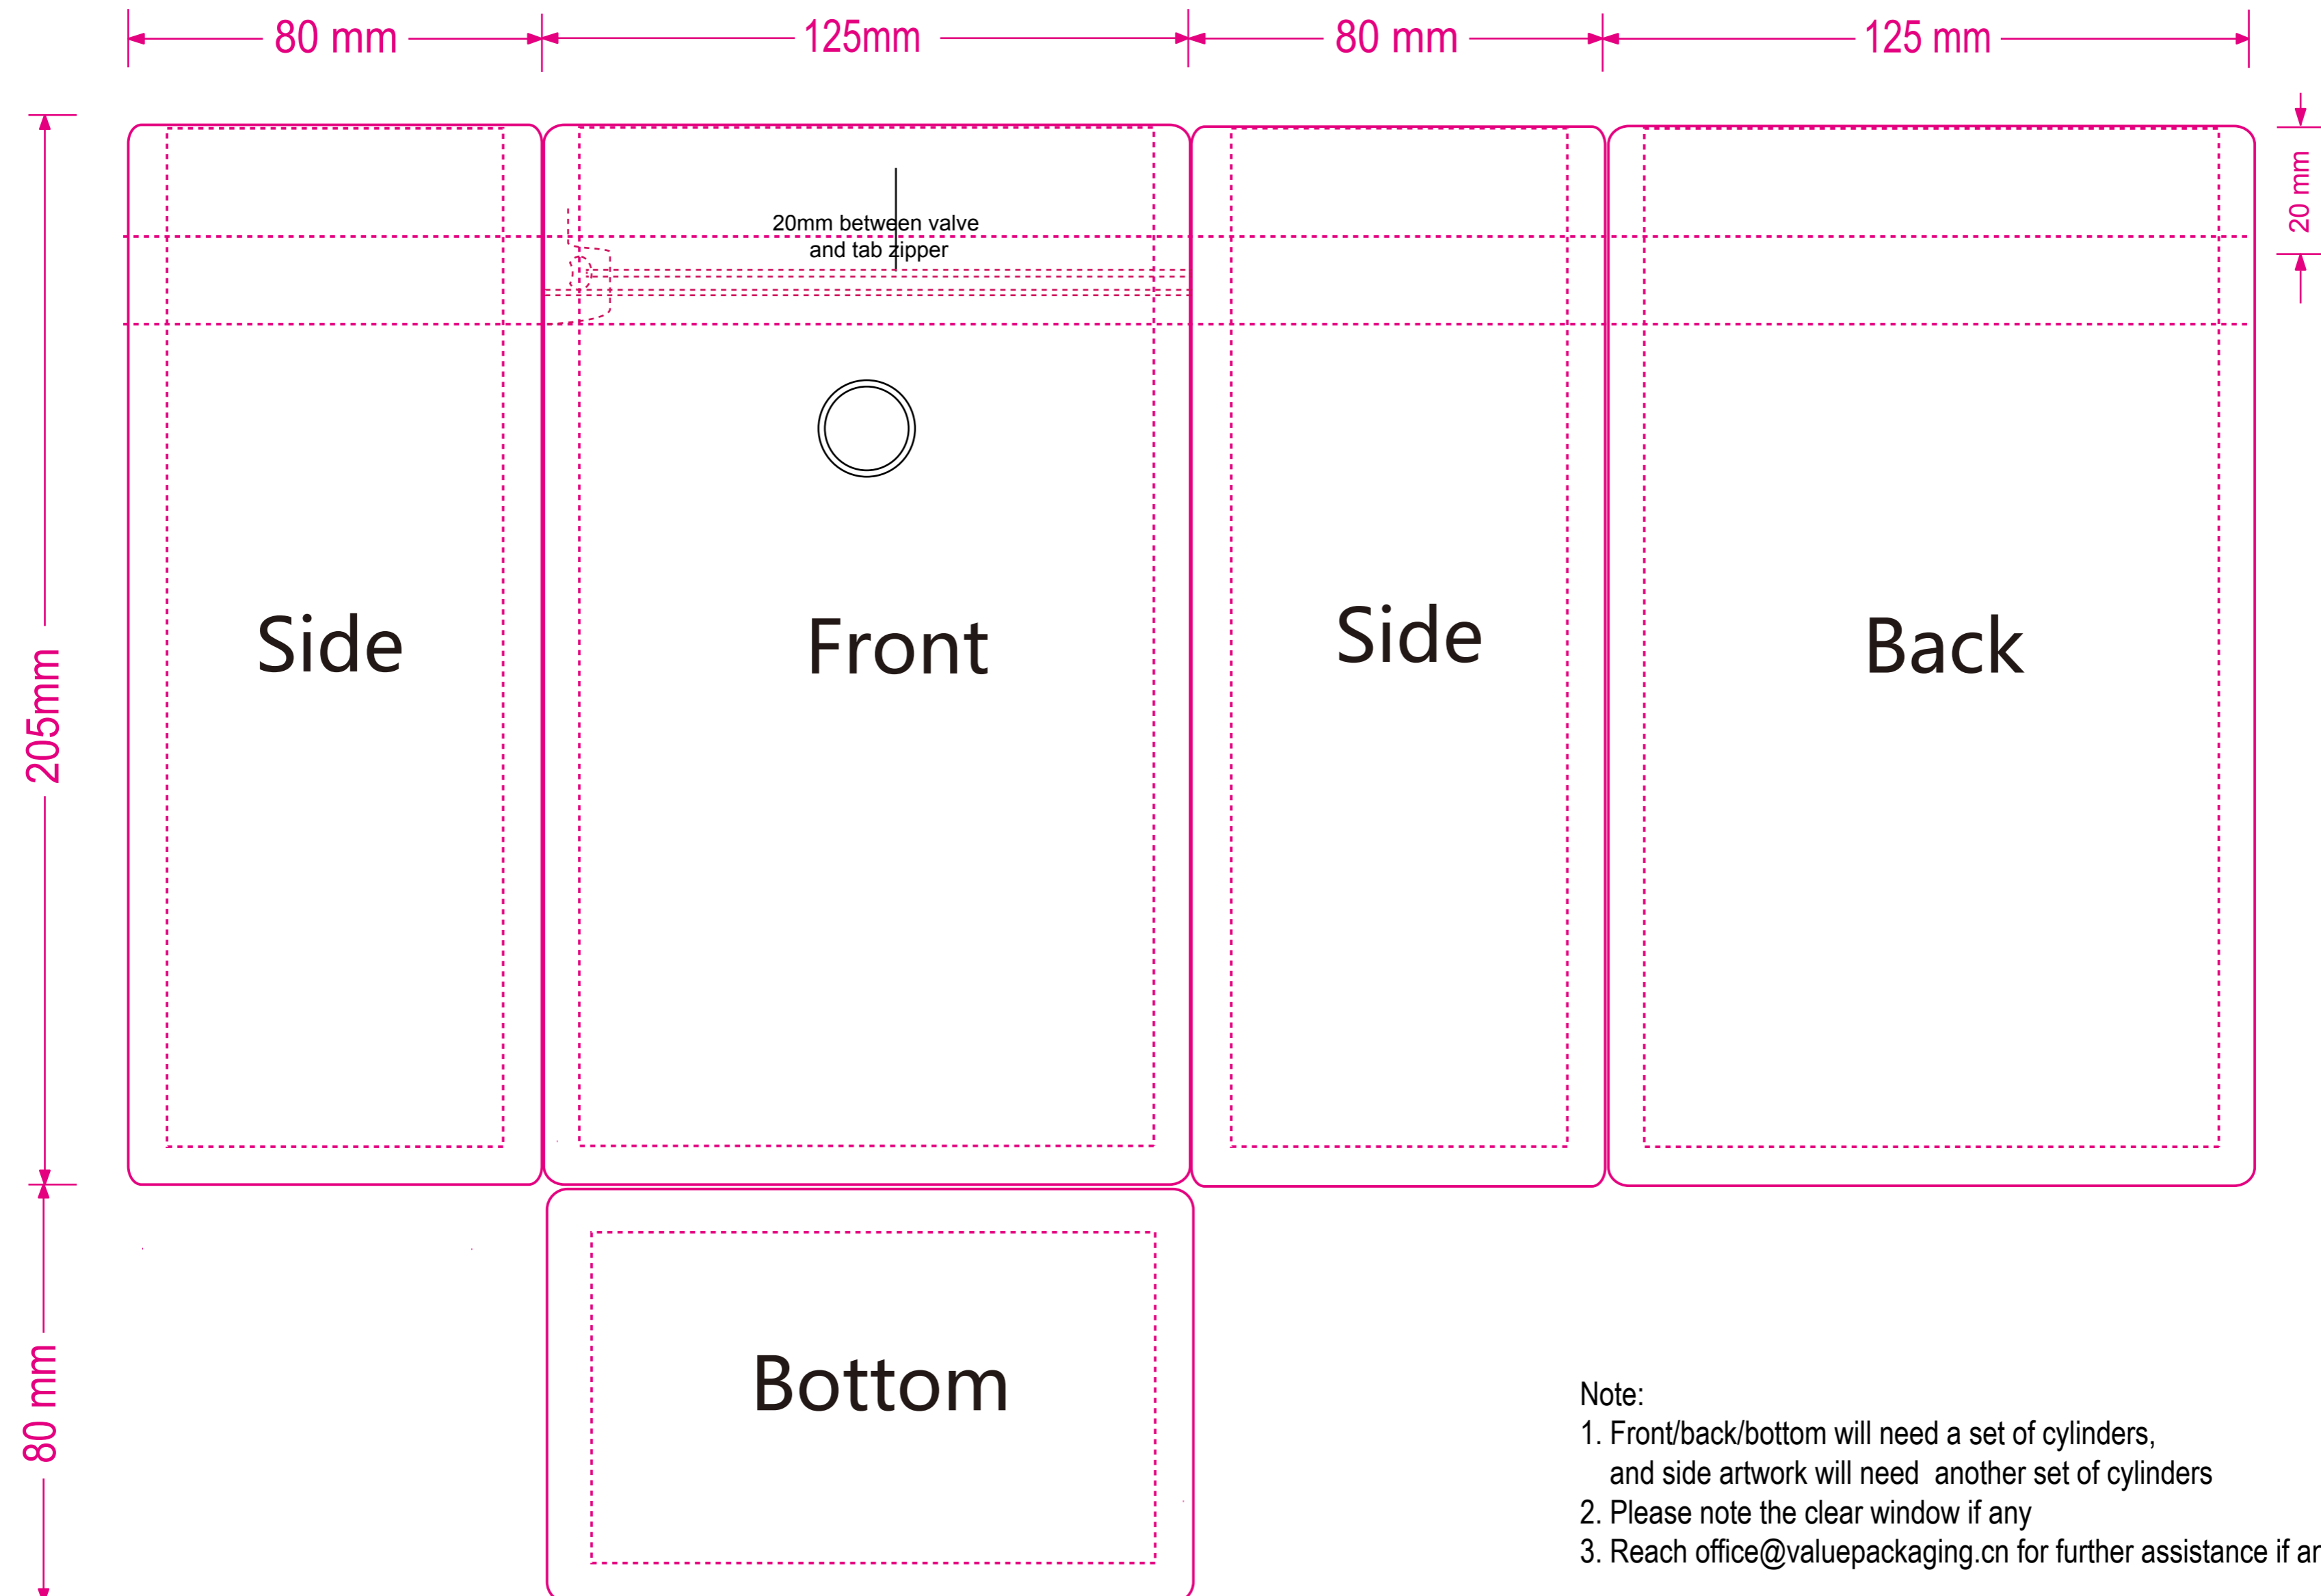

340grams Coffee Beans Flat Bottom Pouch-Dieline  
W125\*H205+Gusset80  
Edge Seal: 8mm

CopyRight:  
Qingdao Tongli Packaging Products Co., Ltd  
Email: office@valuepackaging.cn  
Web: www.valuepackaging.cn/  
Reach us if you have any questions

Note:

1. Front/back/bottom will need a set of cylinders, and side artwork will need another set of cylinders
2. Please note the clear window if any
3. Reach office@valuepackaging.cn for further assistance if any questions.