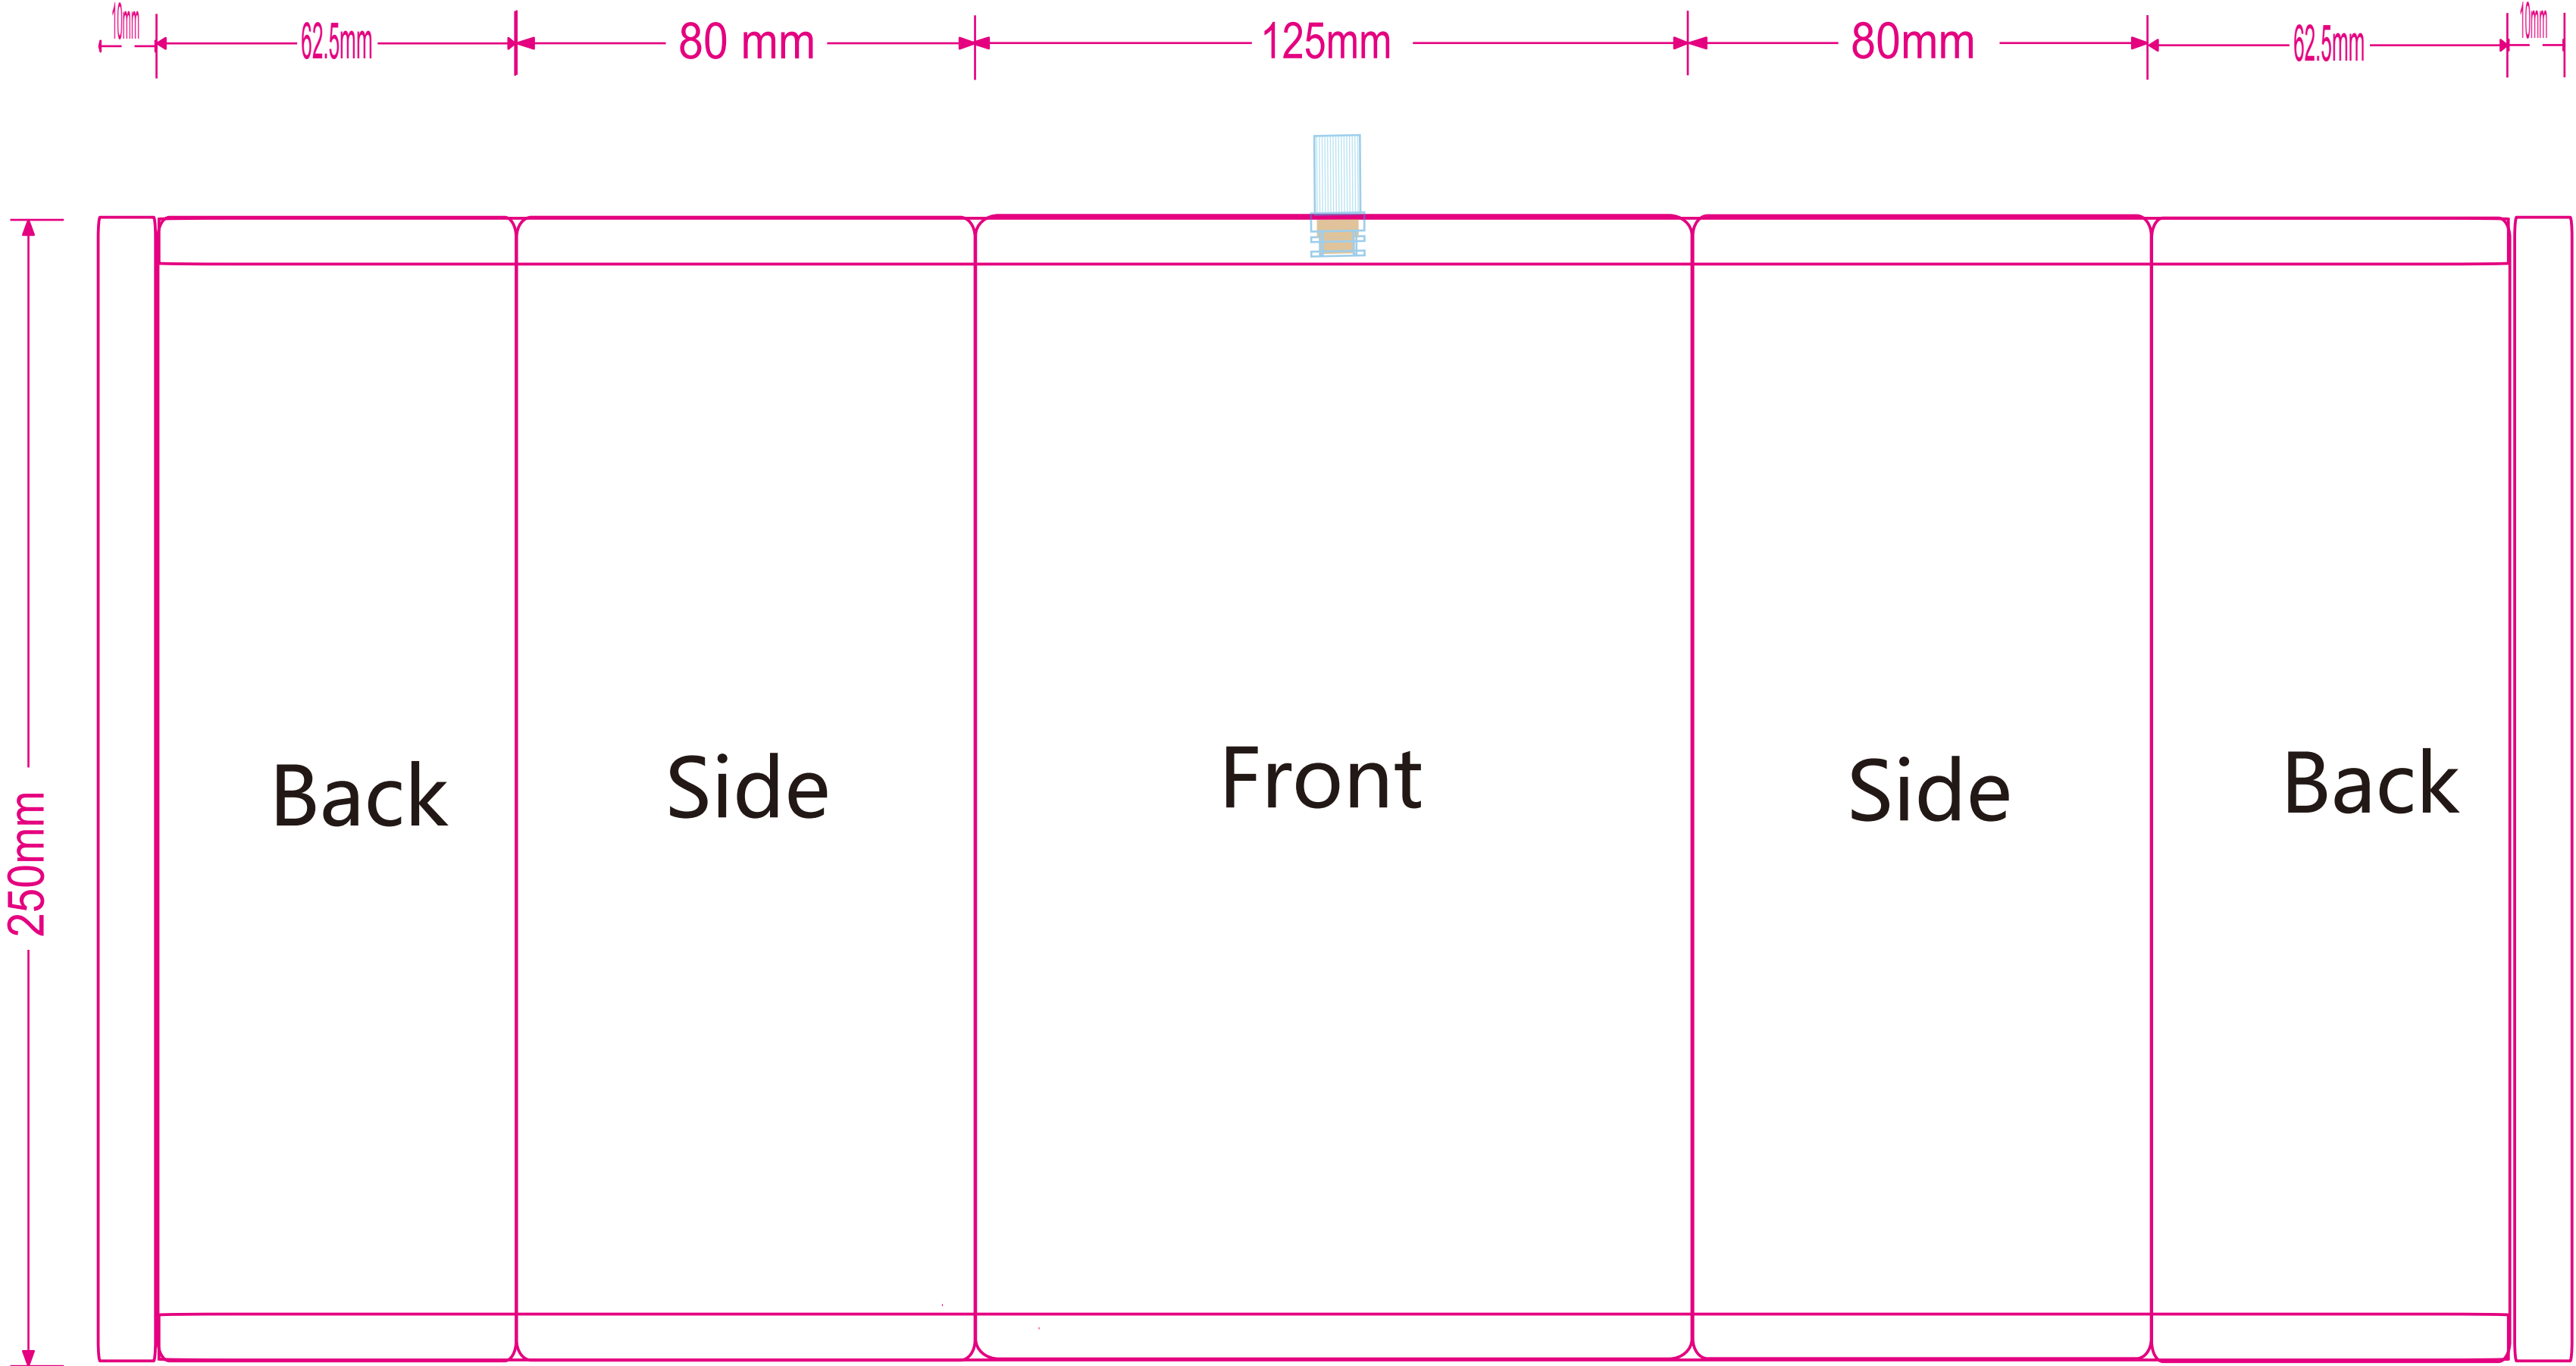

1L aluminum foil spout cheerpack doypack for water  
W125\*H200+Gusset40  
Edge Seal: 8mm

CopyRight:  
Qingdao Tongli Packaging Products Co., Ltd  
Email: office@valuepackaging.cn  
Web: www.valuepackaging.cn/  
Reach us if you have any questions

- Note:
- 1. Front/back/bottom will need a set of cylinders, and side artwork will need another set of cylinders
  - 2. Please note the clear window if any
  - 3. Reach office@valuepackaging.cn for further assistance if any questions.