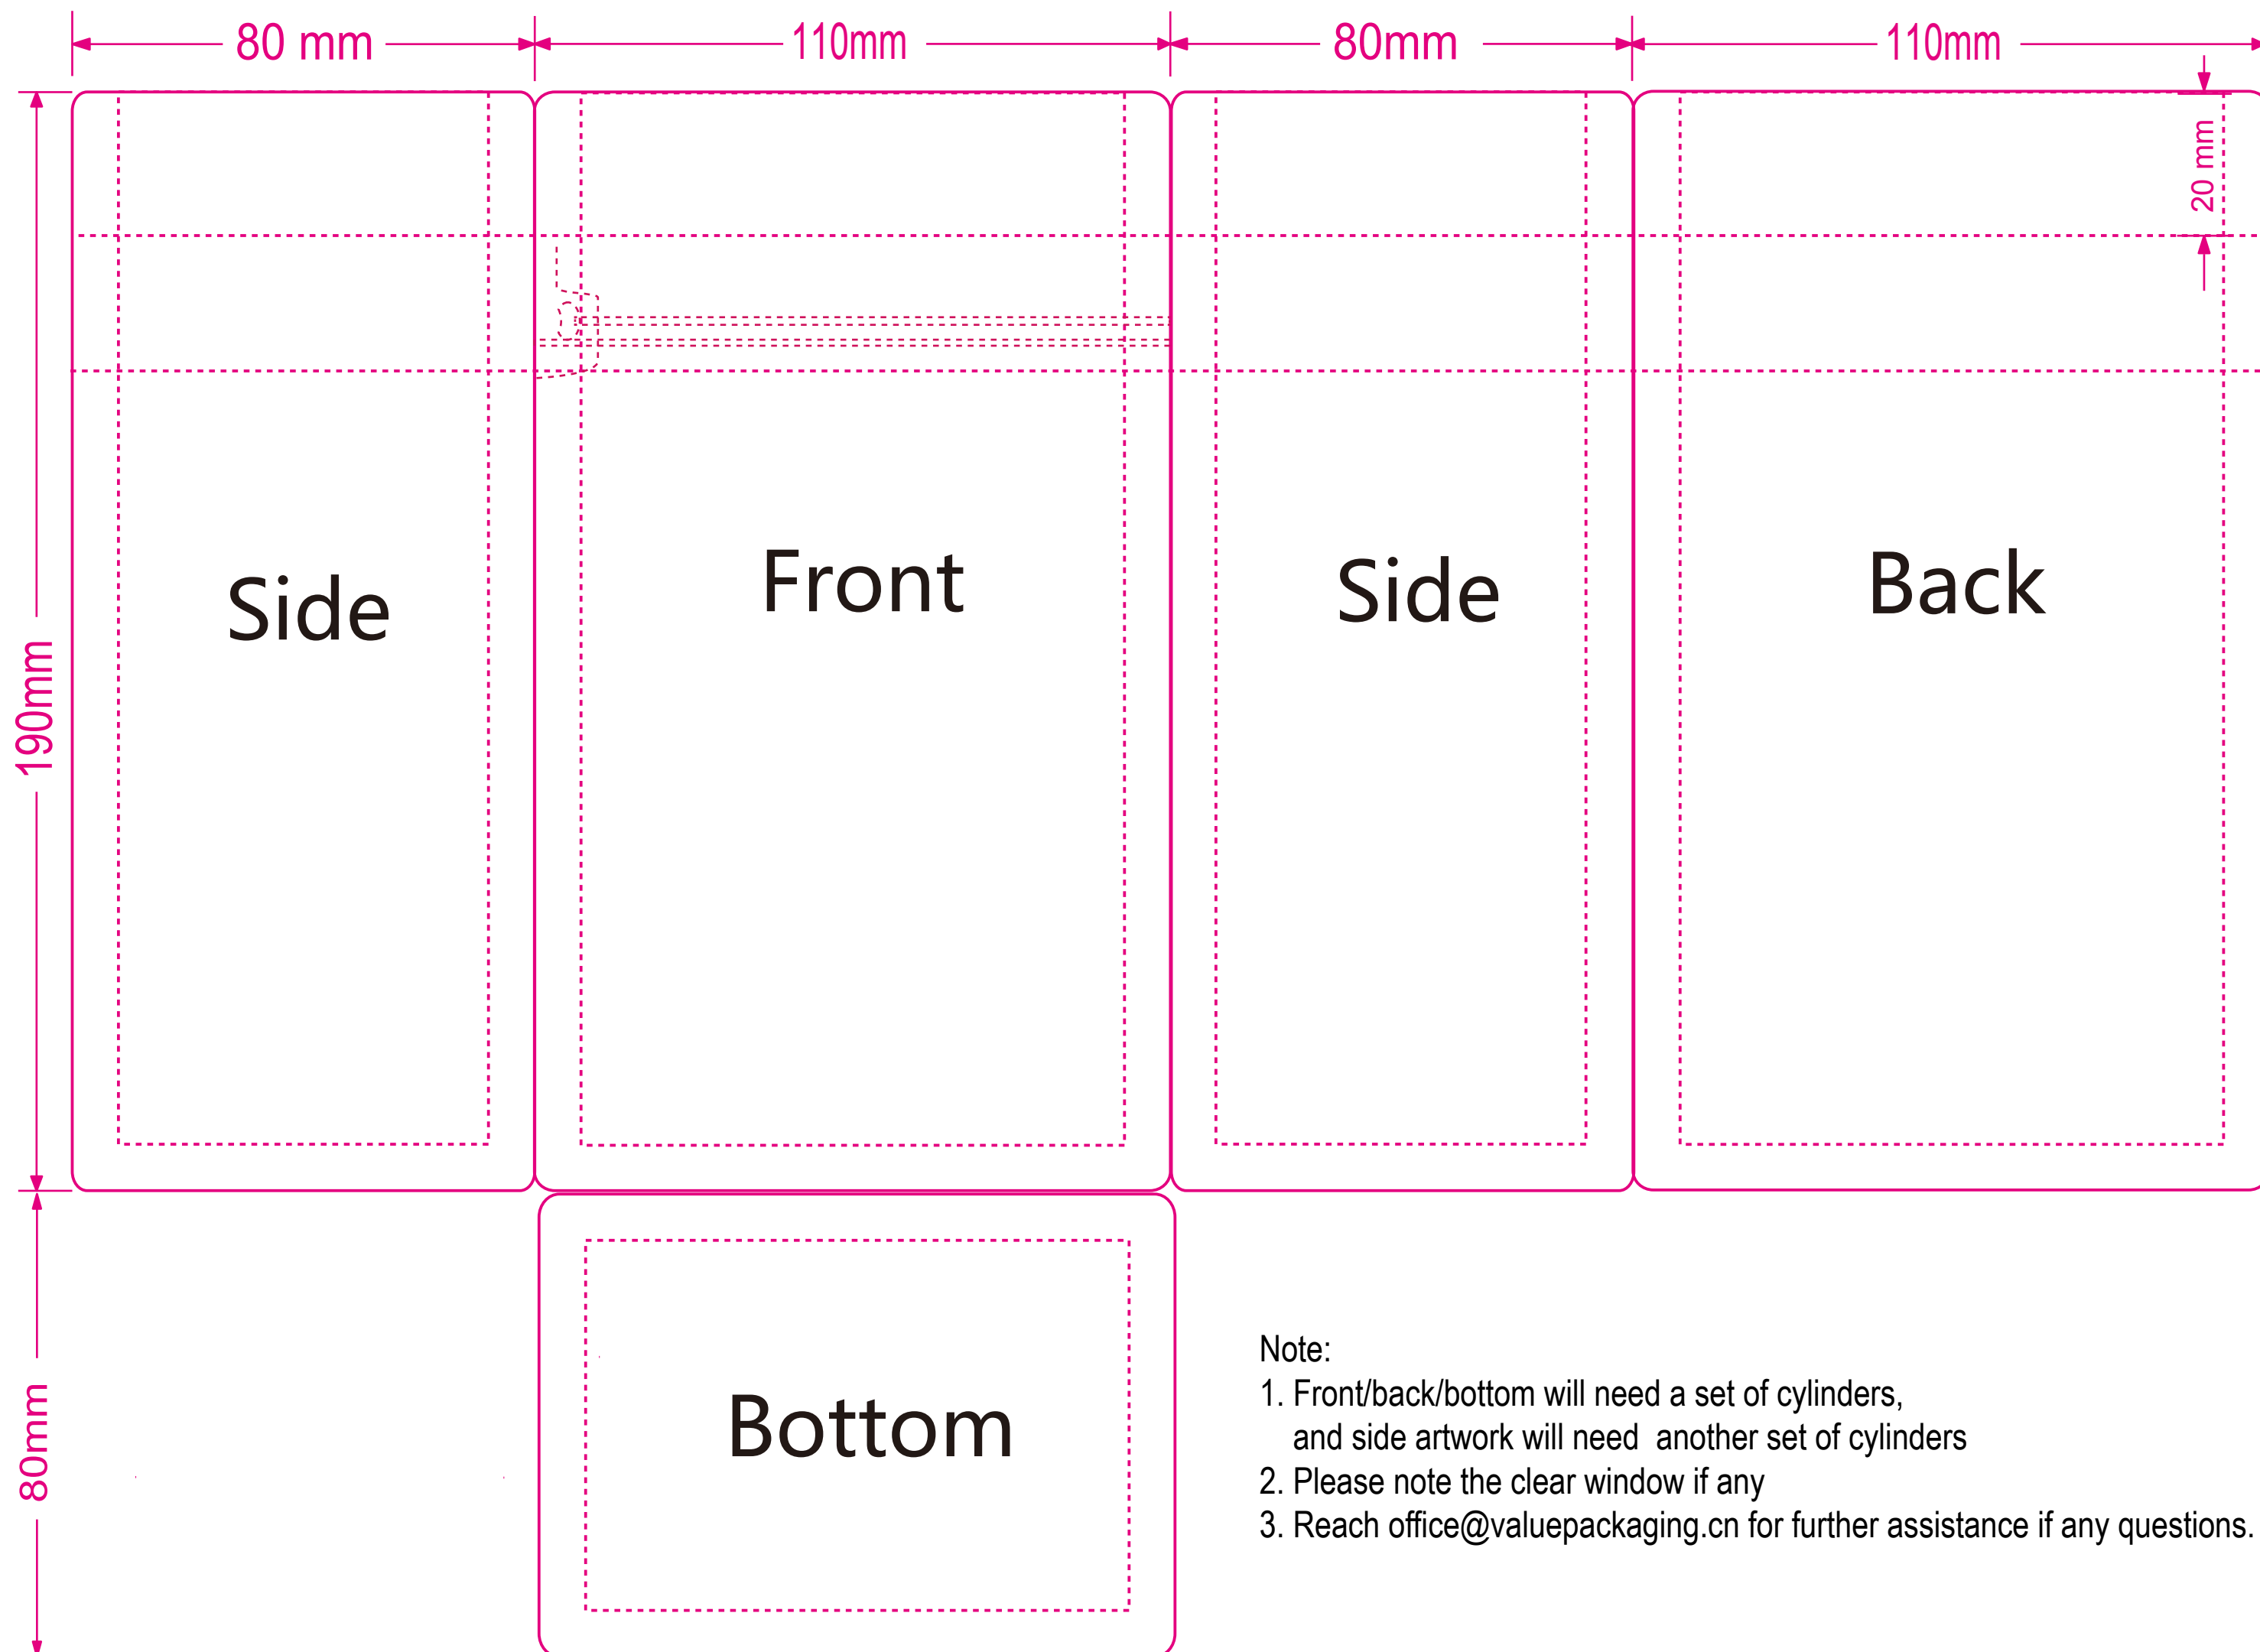

Coffee Beans Paper Pouch 200g
W110*H190+Gusset40
Edge Seal: 8mm

CopyRight:
Qingdao Tongli Packaging Products Co., Ltd
Email: office@valuepackaging.cn
Web: www.valuepackaging.cn/
Reach us if you have any questions

Note:

1. Front/back/bottom will need a set of cylinders, and side artwork will need another set of cylinders
2. Please note the clear window if any
3. Reach office@valuepackaging.cn for further assistance if any questions.