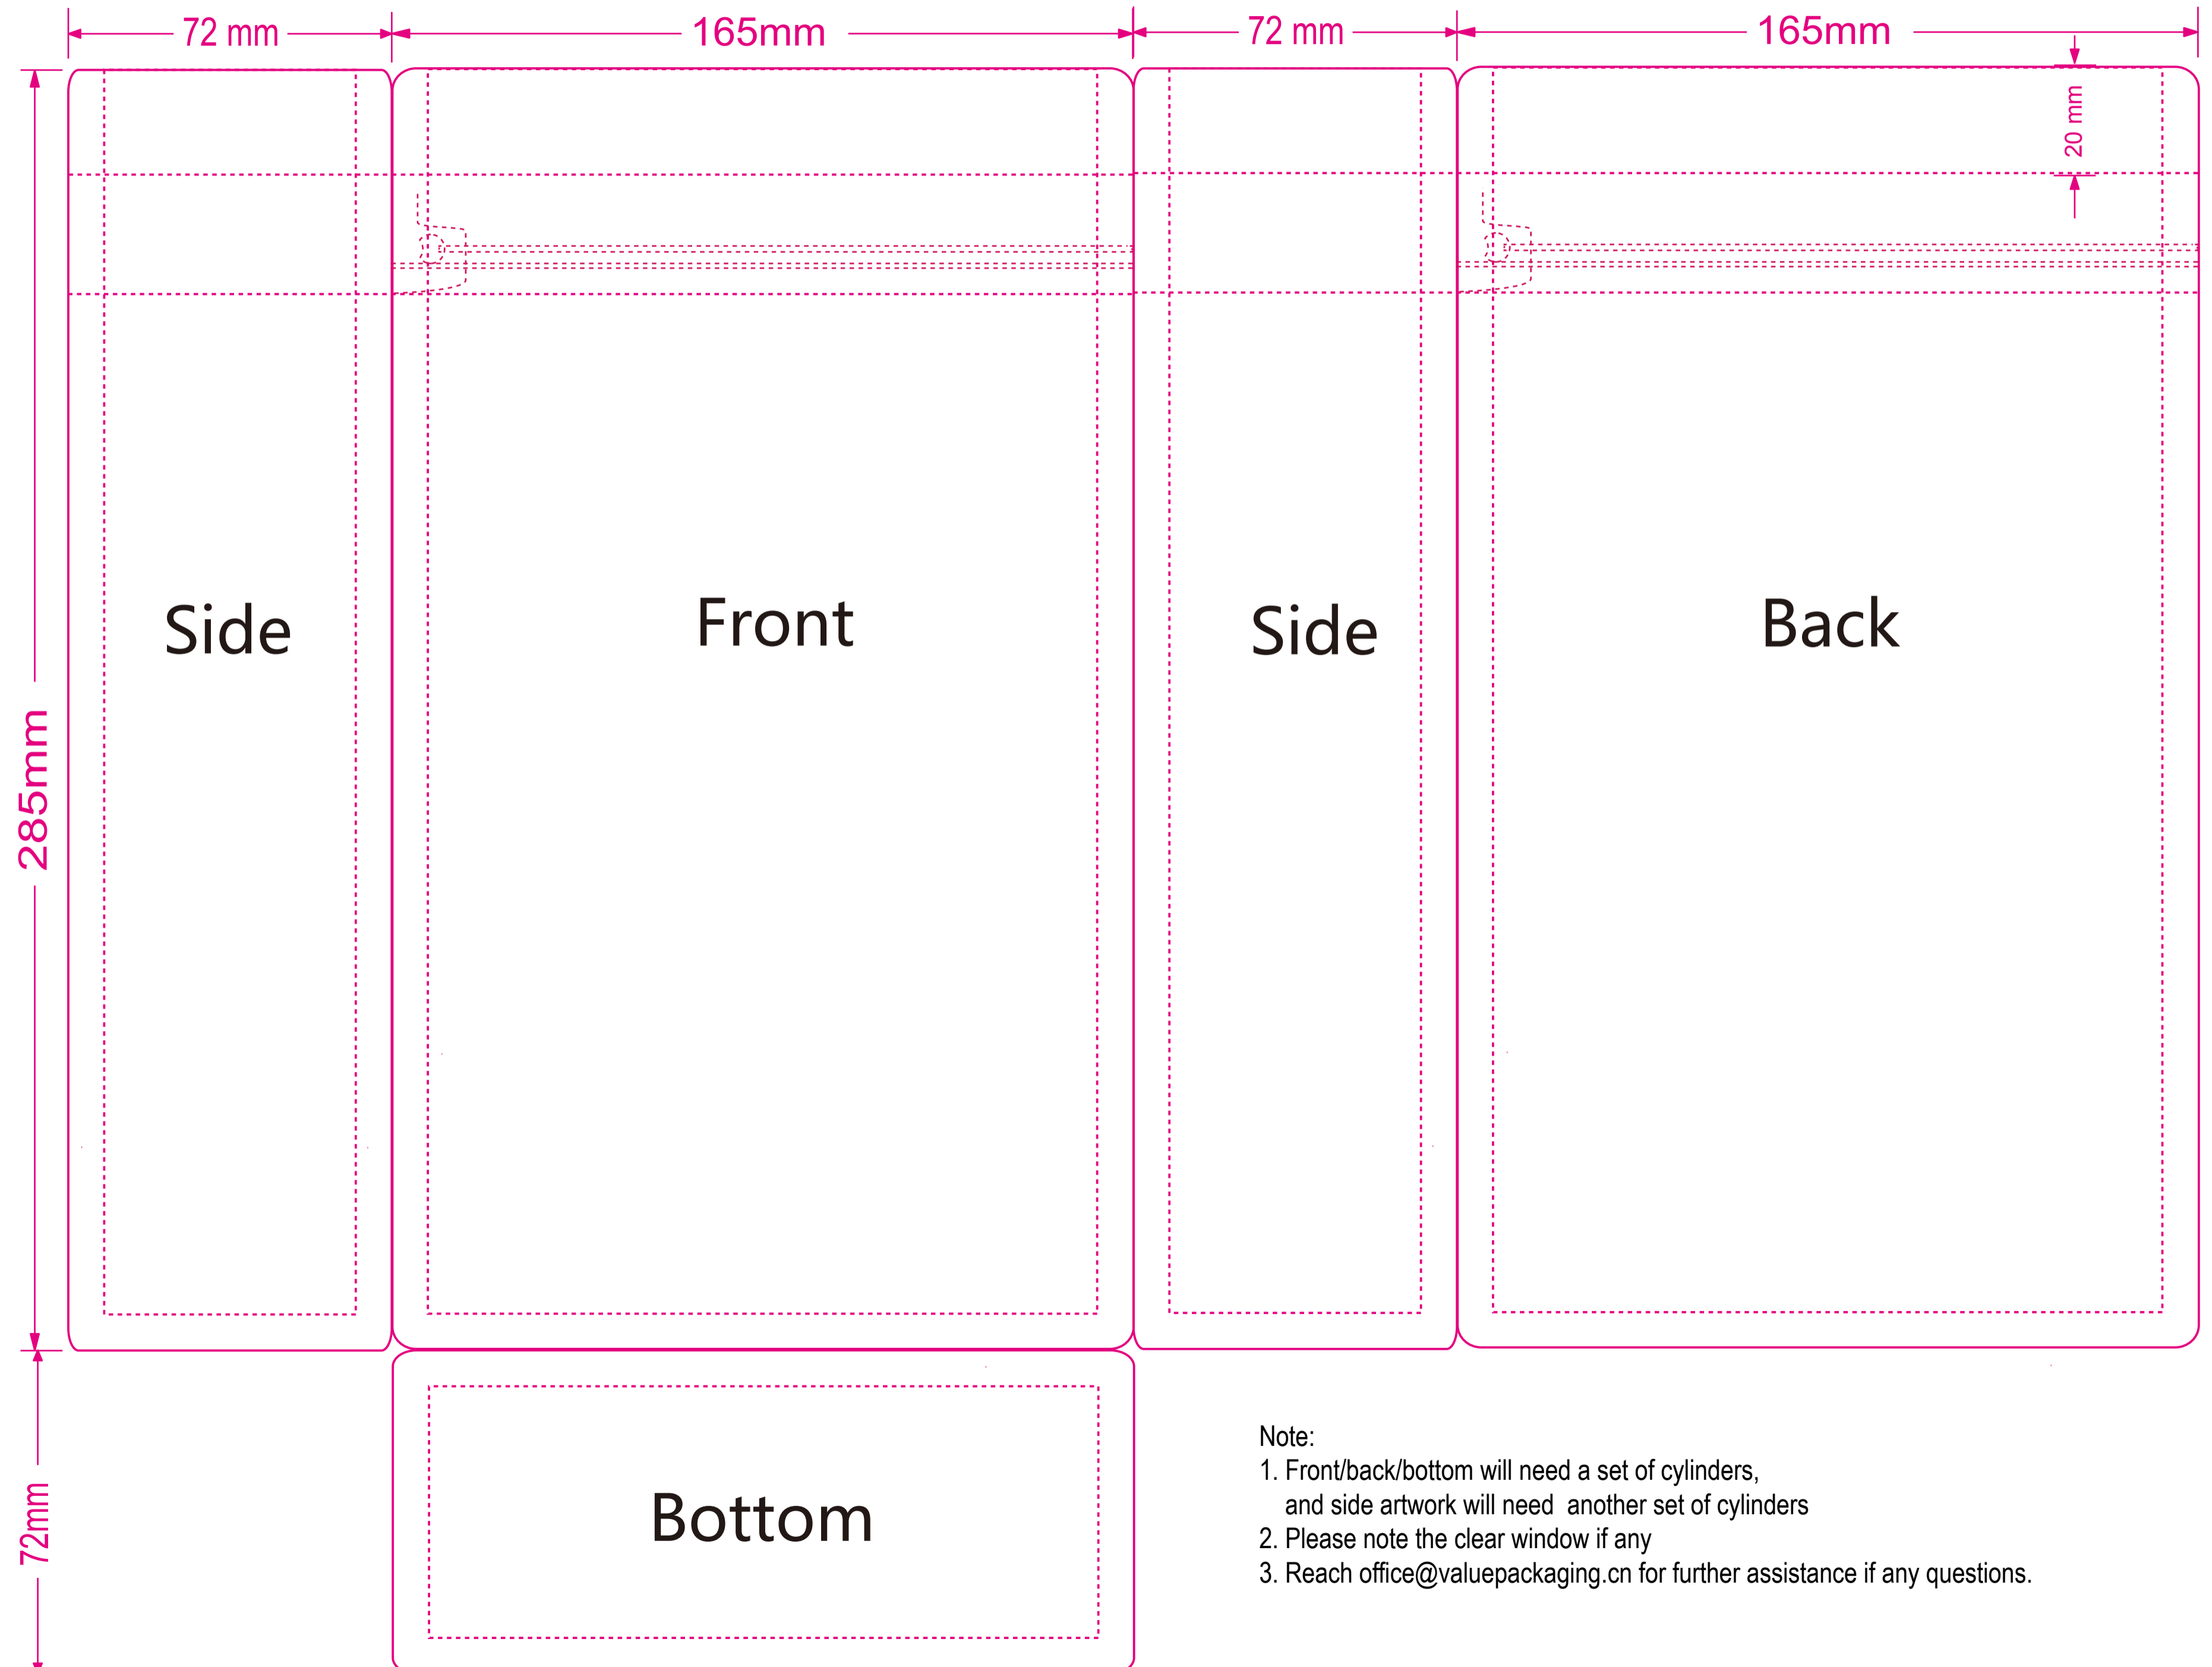

Block bottom bag for dog food 200g  
W165\*H285+Gusset36  
Edge Seal: 8mm

CopyRight:  
Qingdao Tongli Packaging Products Co., Ltd  
Email: office@valuepackaging.cn  
Web: www.valuepackaging.cn/  
Reach us if you have any questions

**Note:**

1. Front/back/bottom will need a set of cylinders, and side artwork will need another set of cylinders
2. Please note the clear window if any
3. Reach office@valuepackaging.cn for further assistance if any questions.