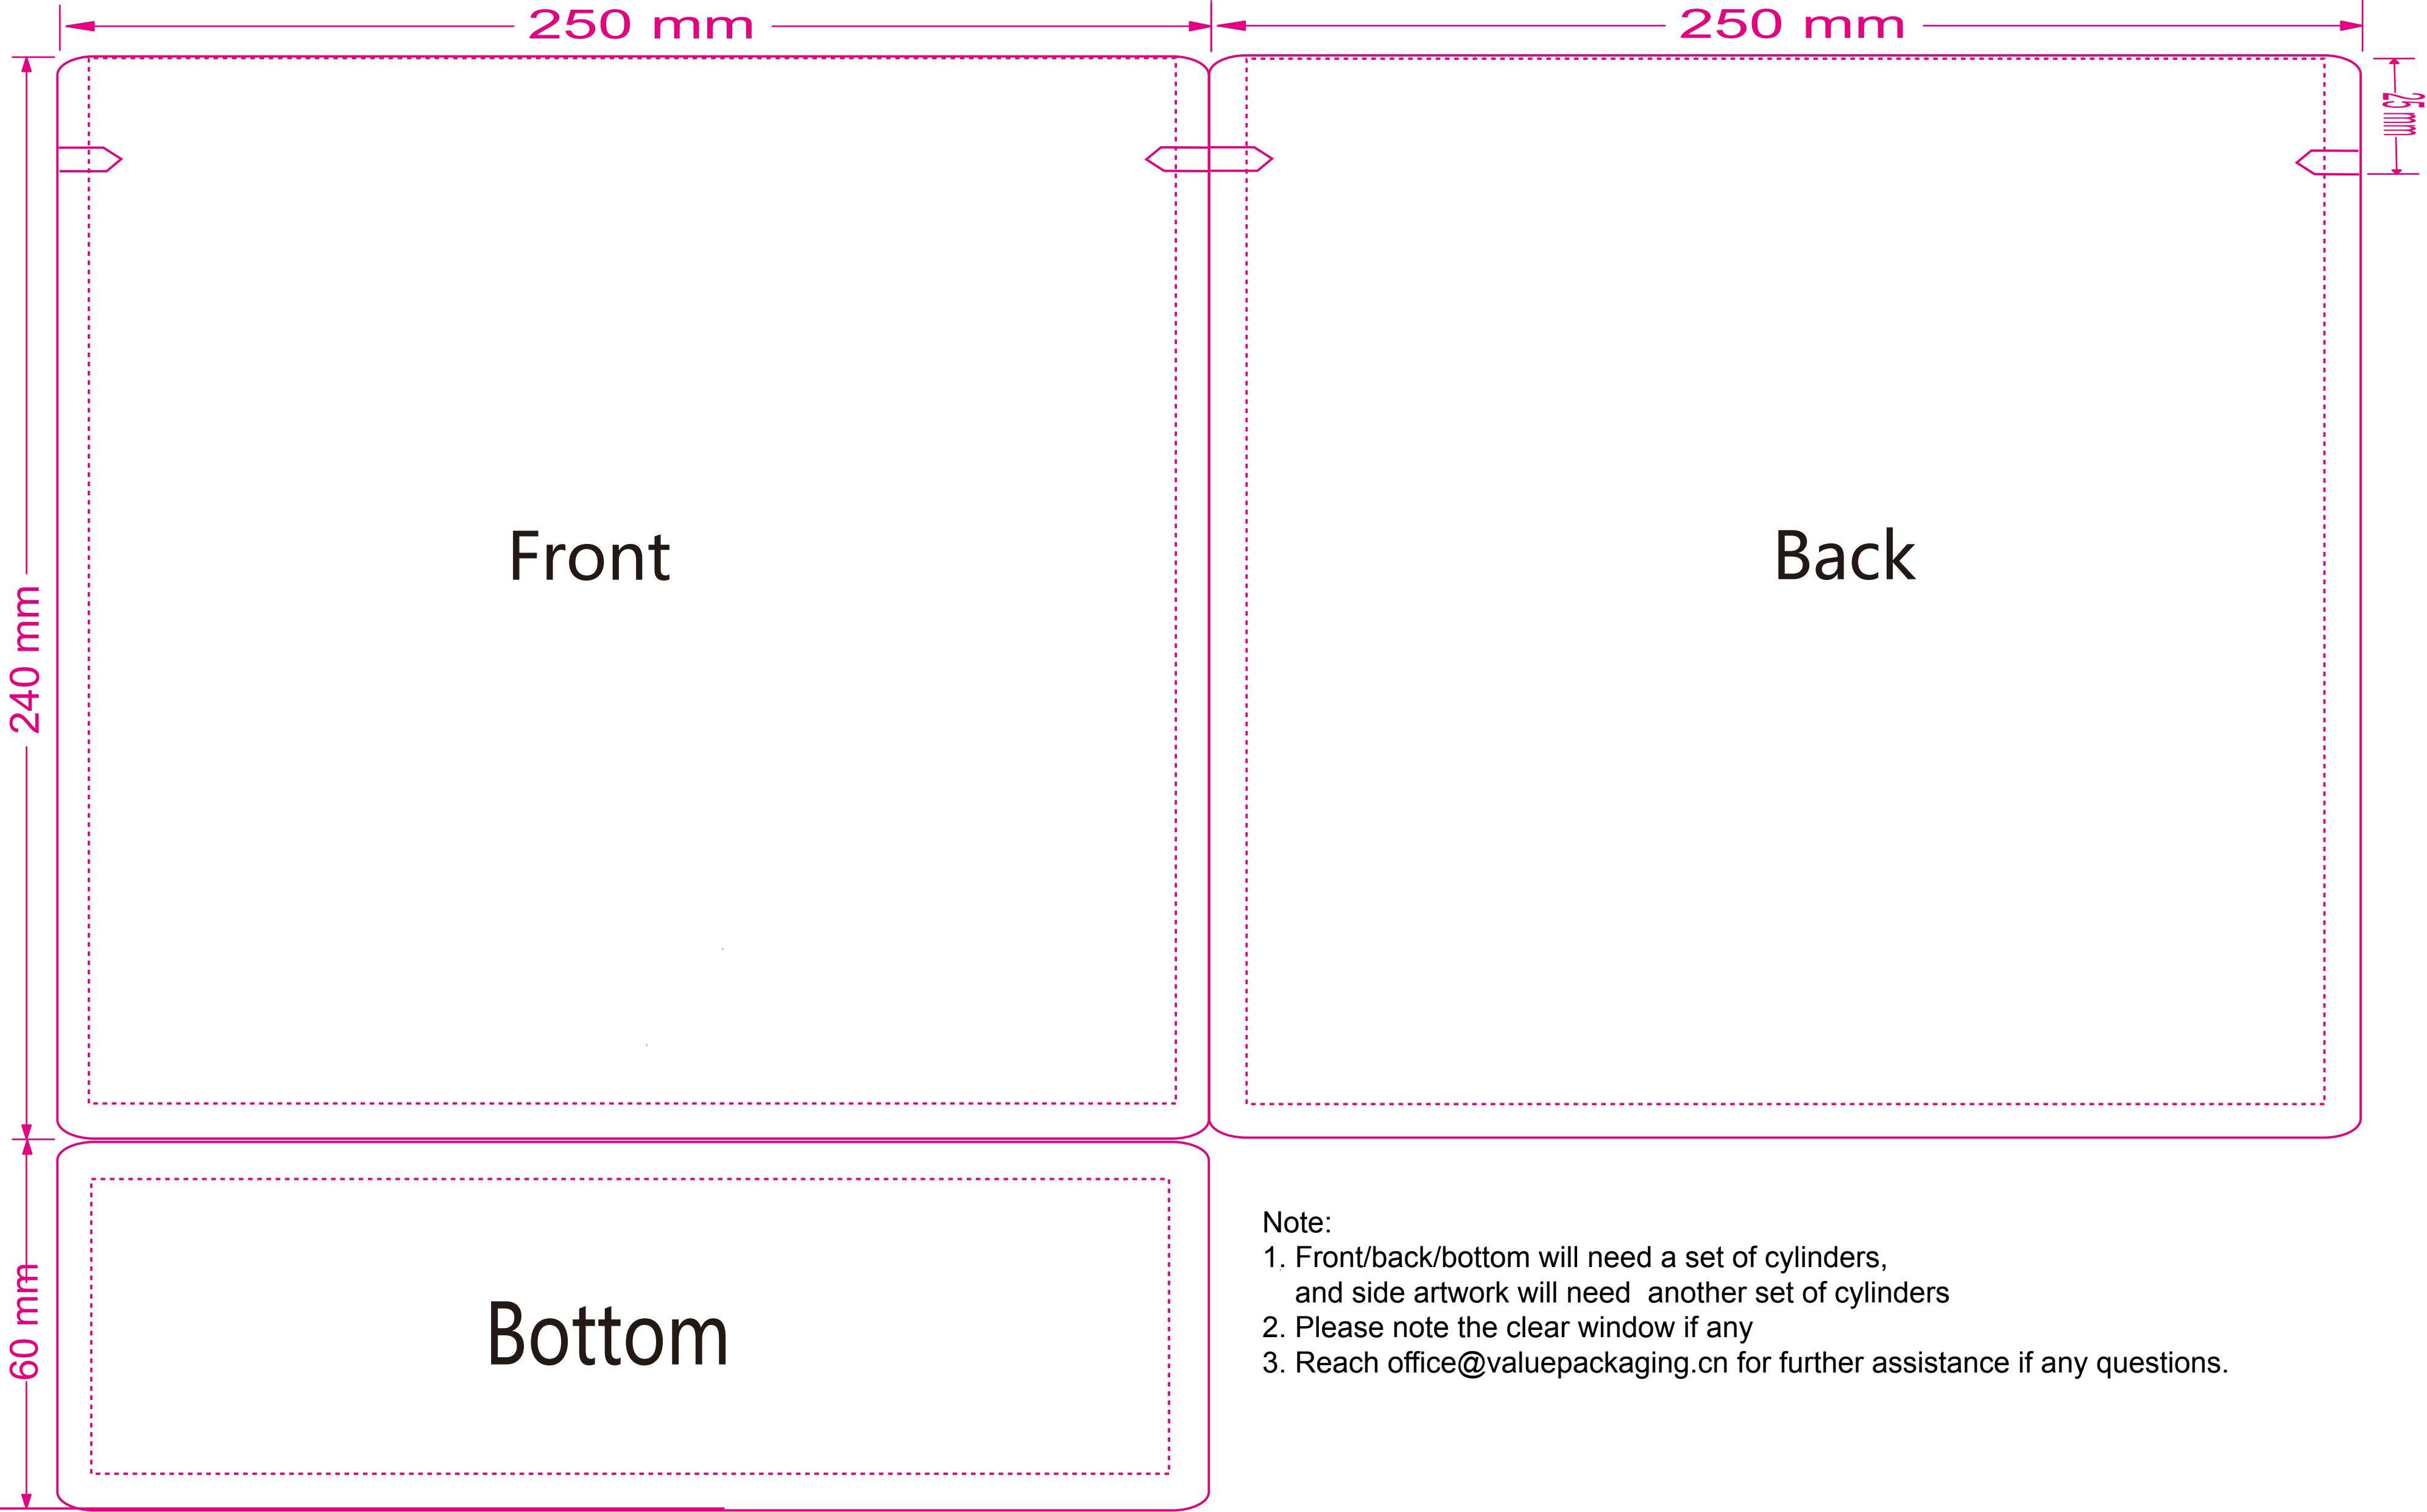

300g Dog Treats Pouch  
W250\*H235+Gusset40\*2mm  
Edge Seal: 8mm

CopyRight:  
Qingdao Tongli Packaging Products Co., Ltd  
Whatsapp: +86 159 6981 3136  
Email: office@valuepackaging.cn  
Web: www.valuepackaging.cn/  
Reach us if you have any questions

- Note:
- 1. Front/back/bottom will need a set of cylinders, and side artwork will need another set of cylinders
  - 2. Please note the clear window if any
  - 3. Reach office@valuepackaging.cn for further assistance if any questions.