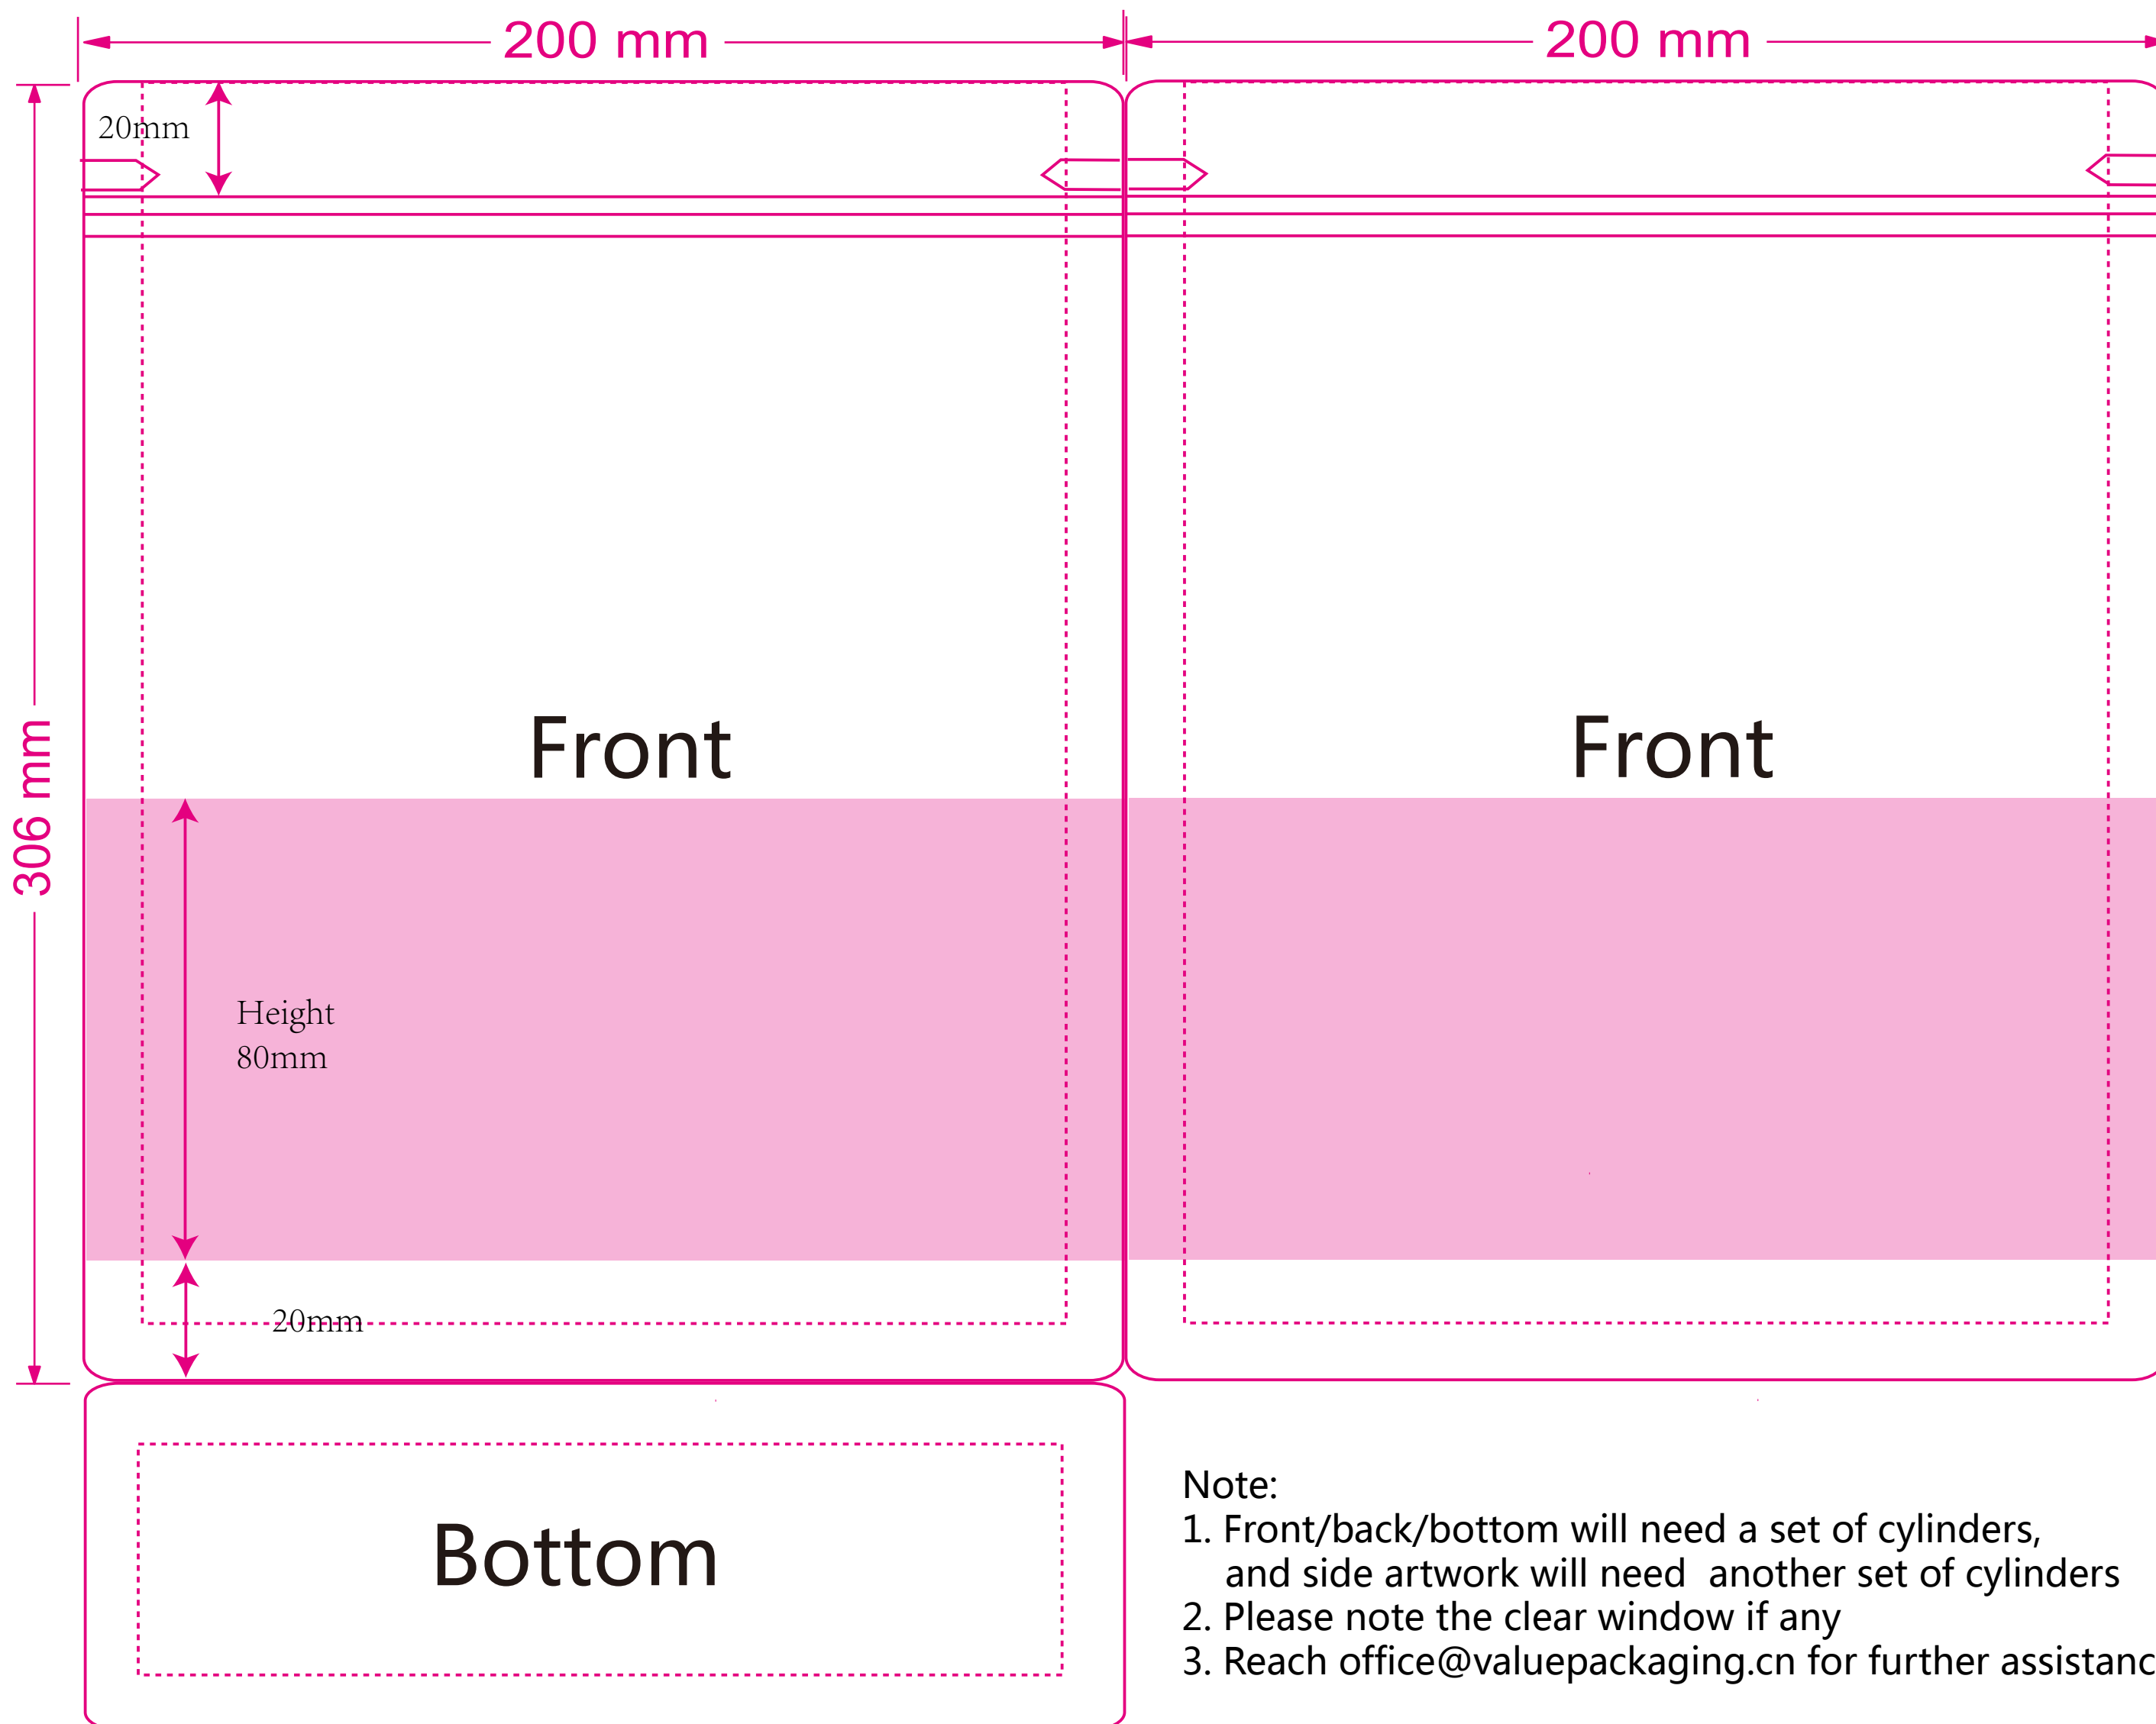

Matte lacquer zipperlock standing pouch for 200g dog treats
W180*H225+Gusset30
Edge Seal10mm

Note:

1. Front/back/bottom will need a set of cylinders, and side artwork will need another set of cylinders
2. Please note the clear window if any
3. Reach office@valuepackaging.cn for further assistance if any questions.