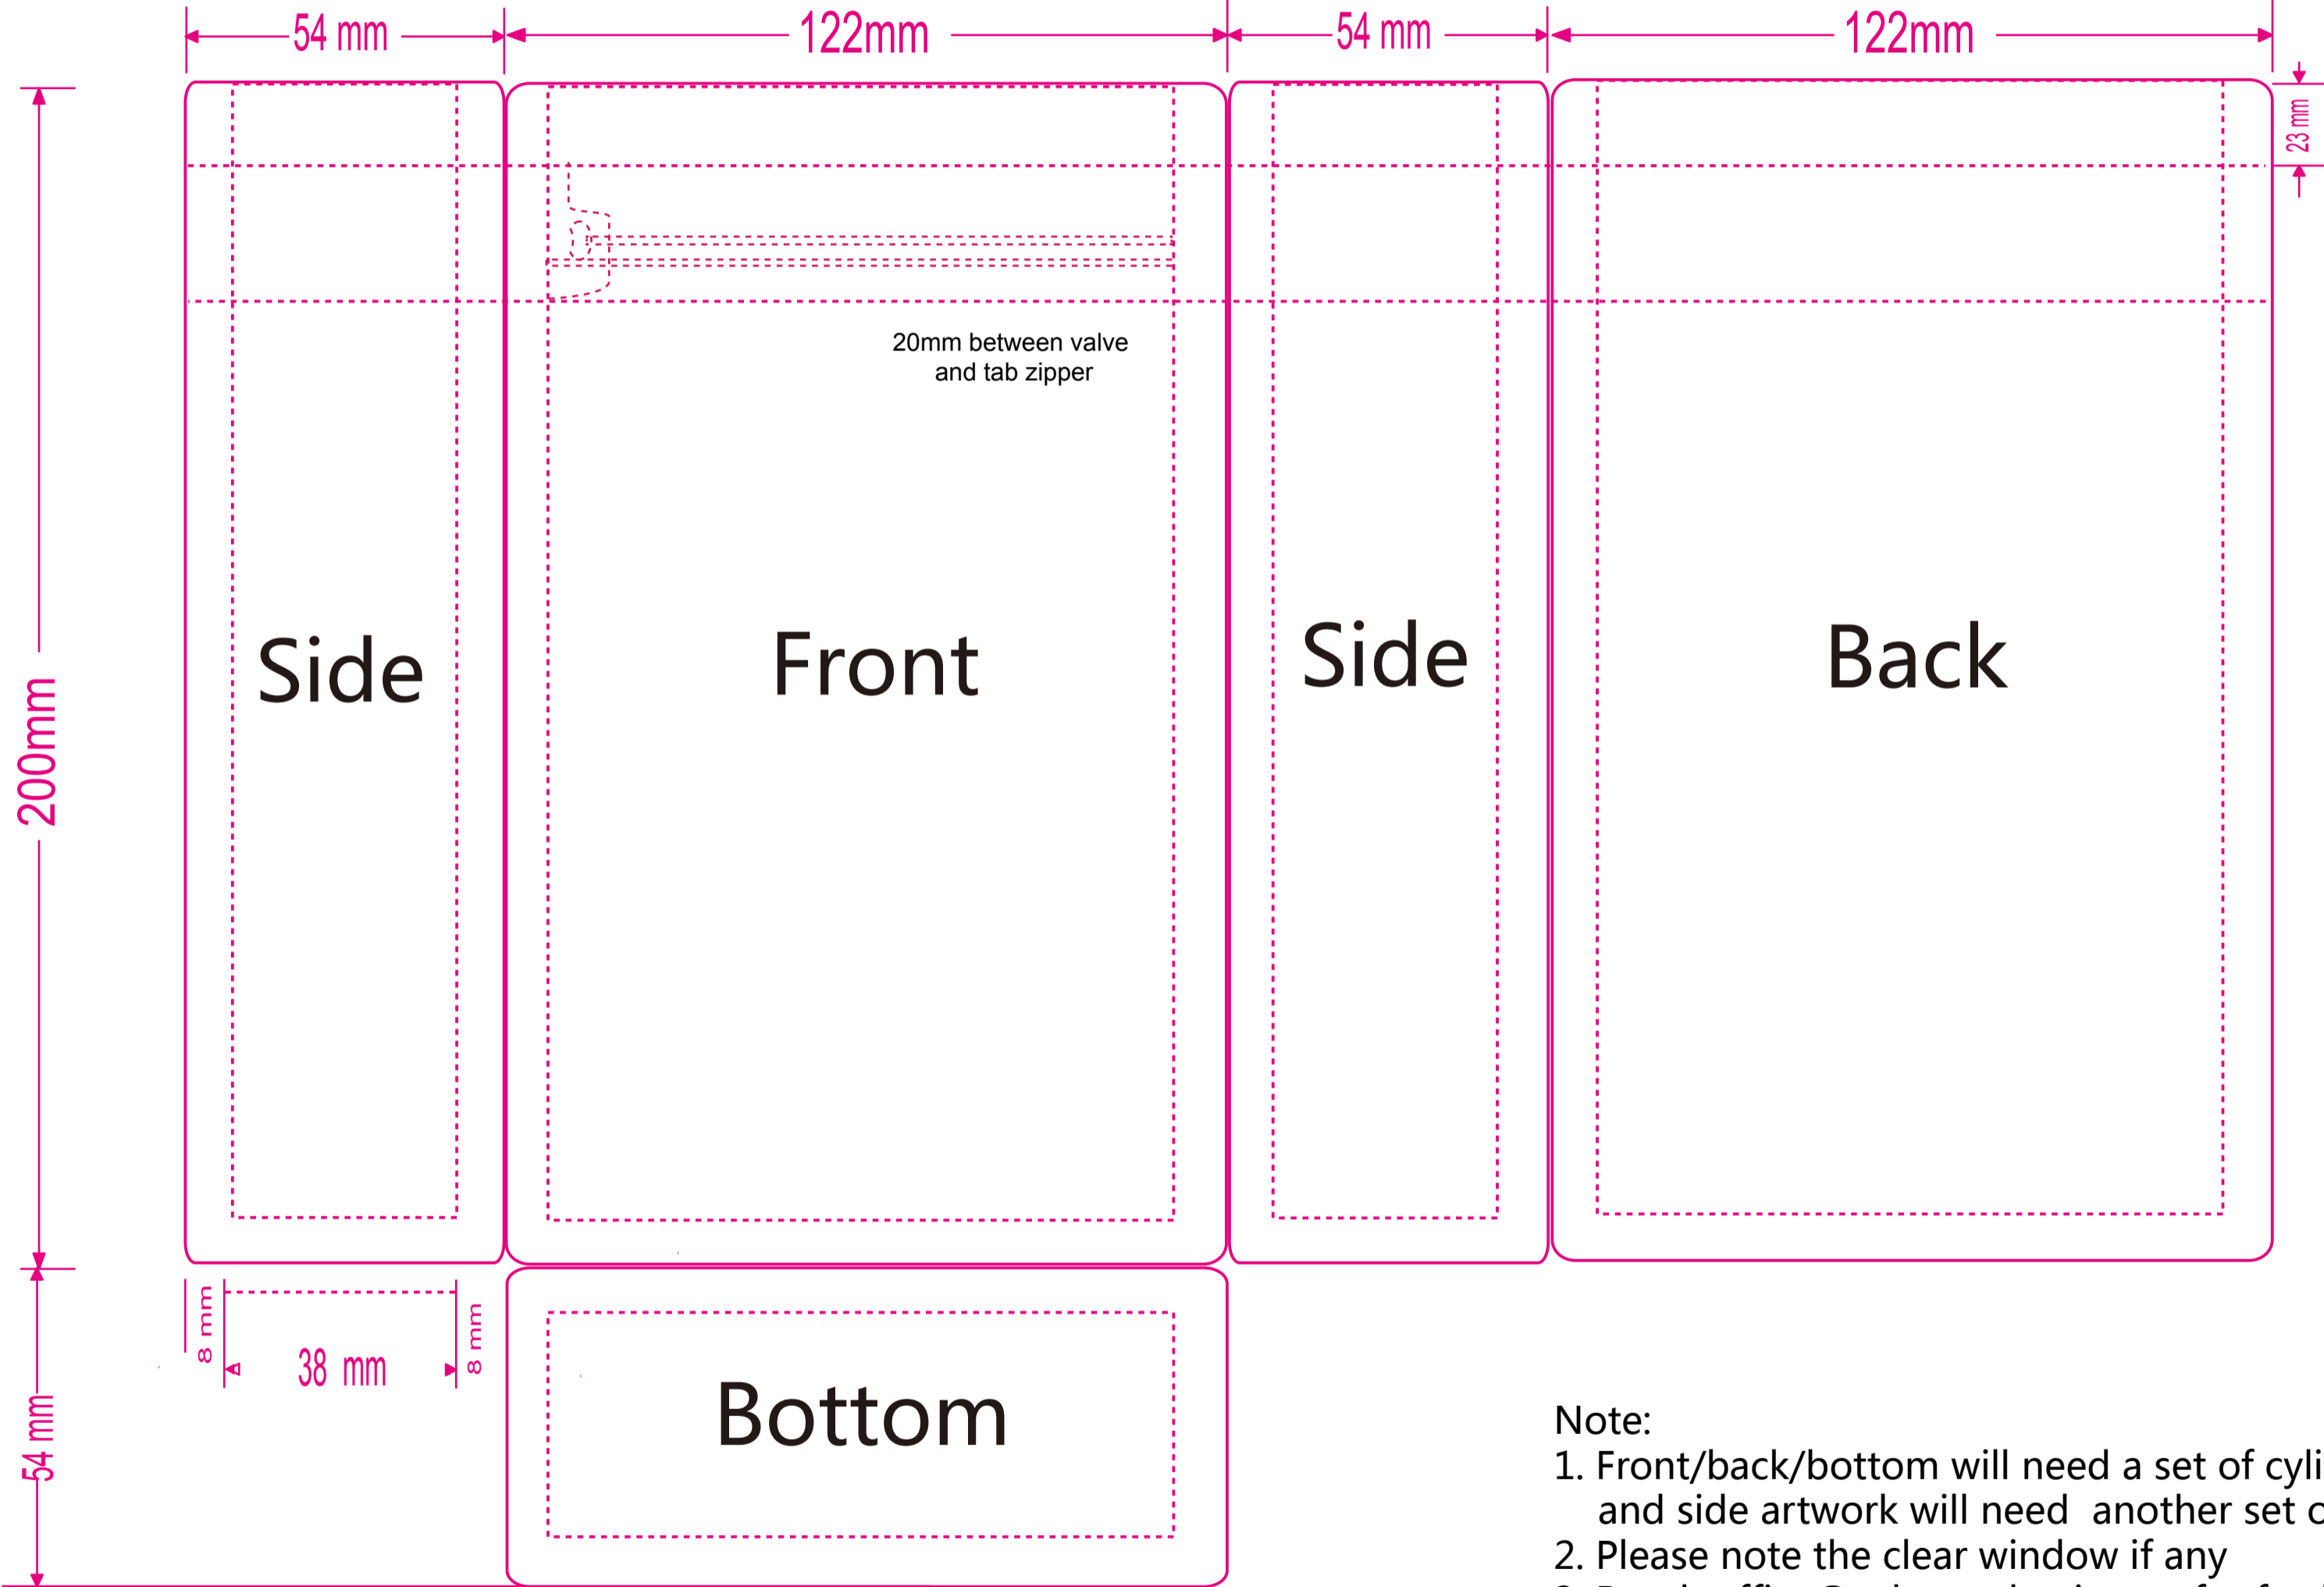

700g kraft box bottom rice bag
Dimension: W122*H200+Gusset54mm
Edge Seal: 8mm

CopyRight:
Qingdao Tongli Packaging Products Co., Ltd
Whatsapp: +86 159 6981 3136
Email: office@valuepackaging.cn
Web: www.valuepackaging.cn/
Reach us if you have any questions

- Note:
1. Front/back/bottom will need a set of cylinders, and side artwork will need another set of cylinders
 2. Please note the clear window if any
 3. Reach office@valuepackaging.cn for further assistance if any questions.