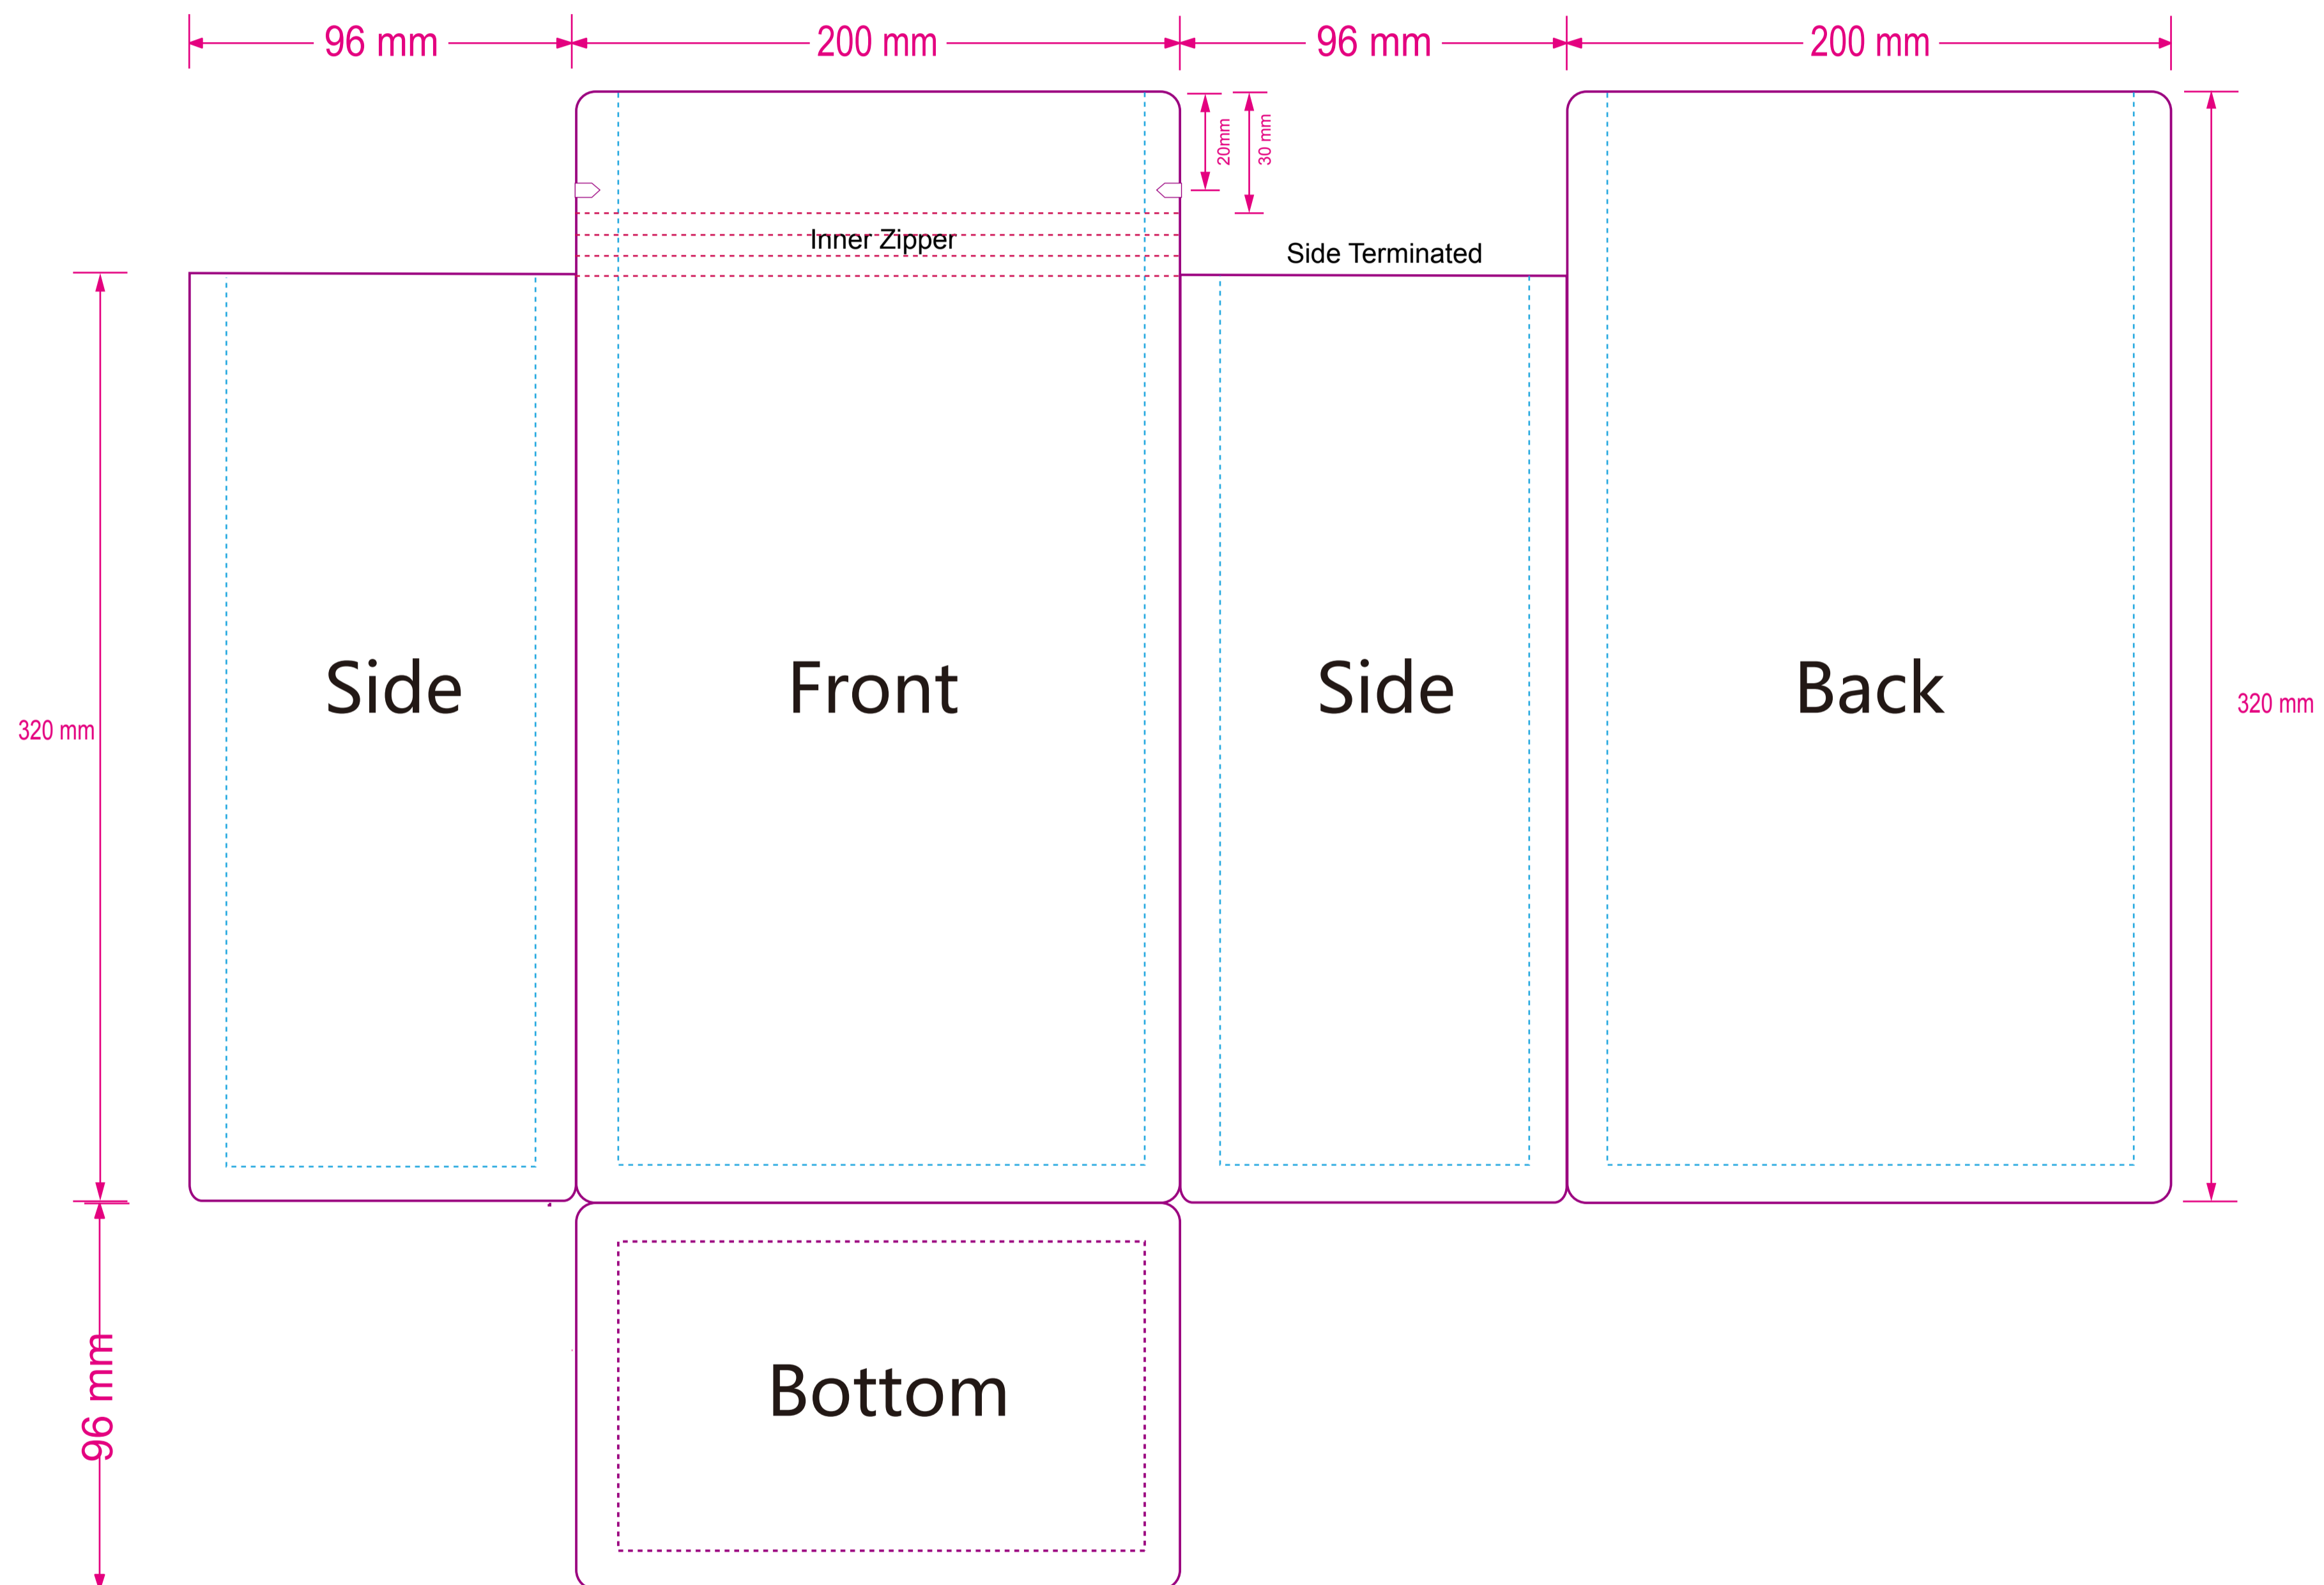

1kg Flat Bottom Standup Pouch for pet food
W200XH320+G96mm
Inner Zipper+Side Terminated

Note:

1. Front/back/bottom will need a set of cylinders, and side artwork will need another set of cylinders
2. Please note the clear window if any
3. Reach office@valuepackaging.cn for further assistance if any questions.