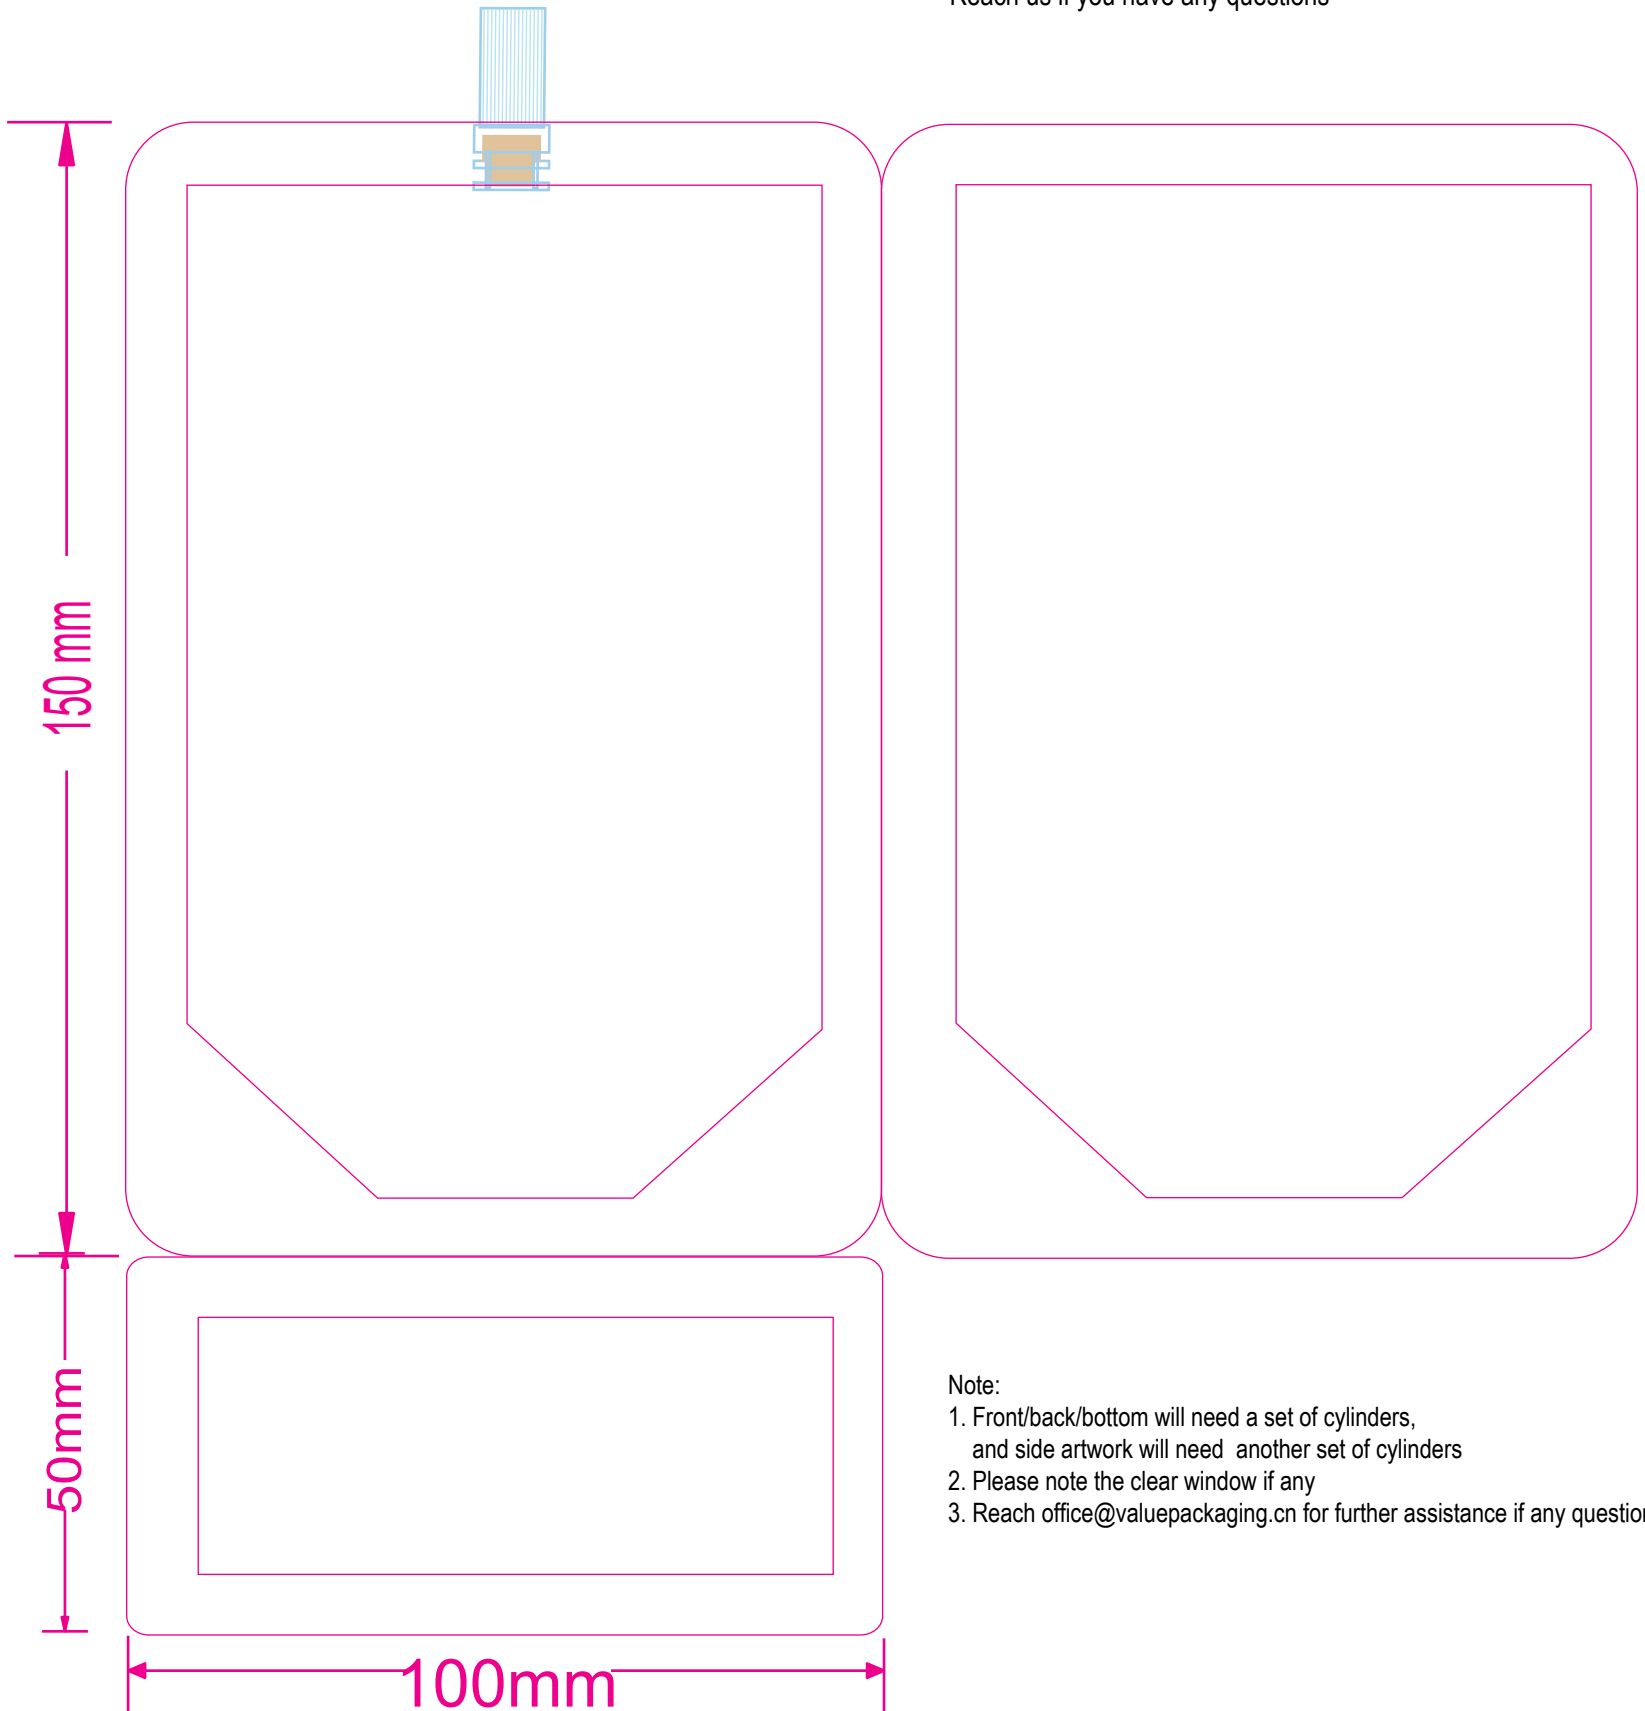

130ml spout pouch for juice
W100*H150+Gusset25
Edge Seal: 8mm

CopyRight:
Qingdao Tongli Packaging Products Co., Ltd
Email: office@valuepackaging.cn
Web: www.valuepackaging.cn/
Reach us if you have any questions

Note:

1. Front/back/bottom will need a set of cylinders, and side artwork will need another set of cylinders
2. Please note the clear window if any
3. Reach office@valuepackaging.cn for further assistance if any questions.