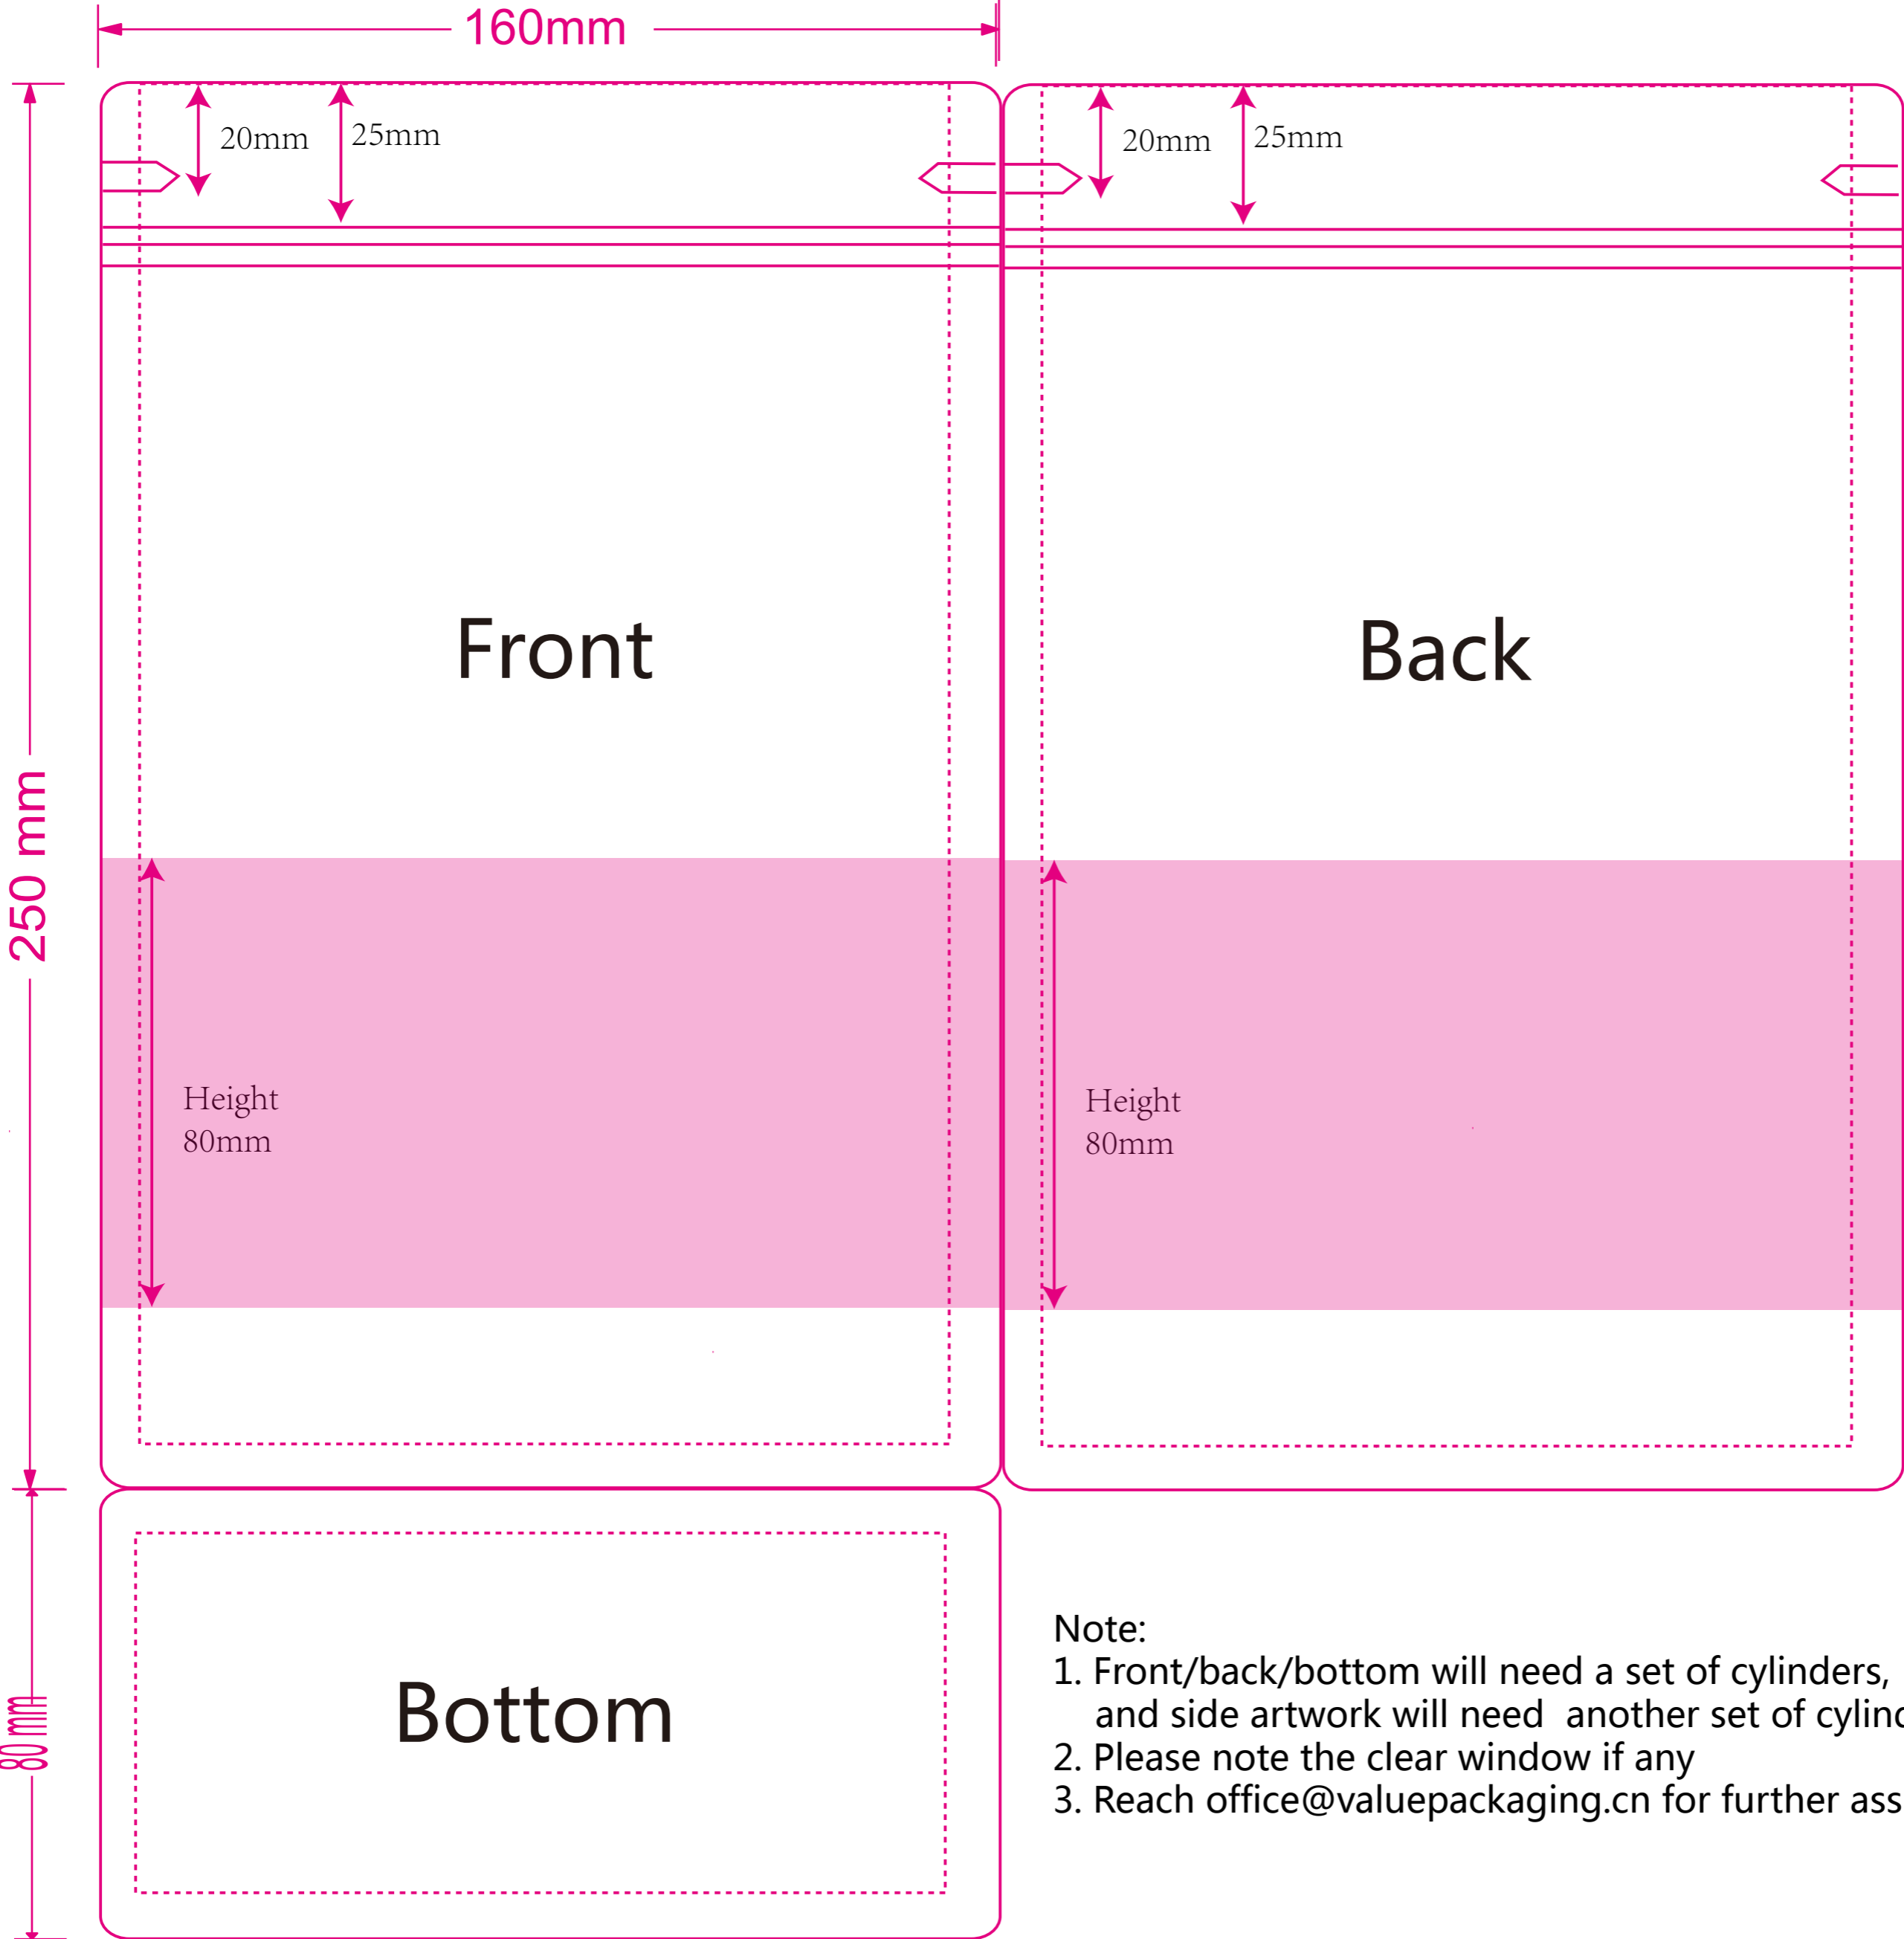

White paper Bottom Gusset Standup Pouch for 250grams food
W160*H250+Gusset40
Edge Seal 8mm

- Note:
- 1. Front/back/bottom will need a set of cylinders, and side artwork will need another set of cylinders
 - 2. Please note the clear window if any
 - 3. Reach office@valuepackaging.cn for further assistance if any questions.