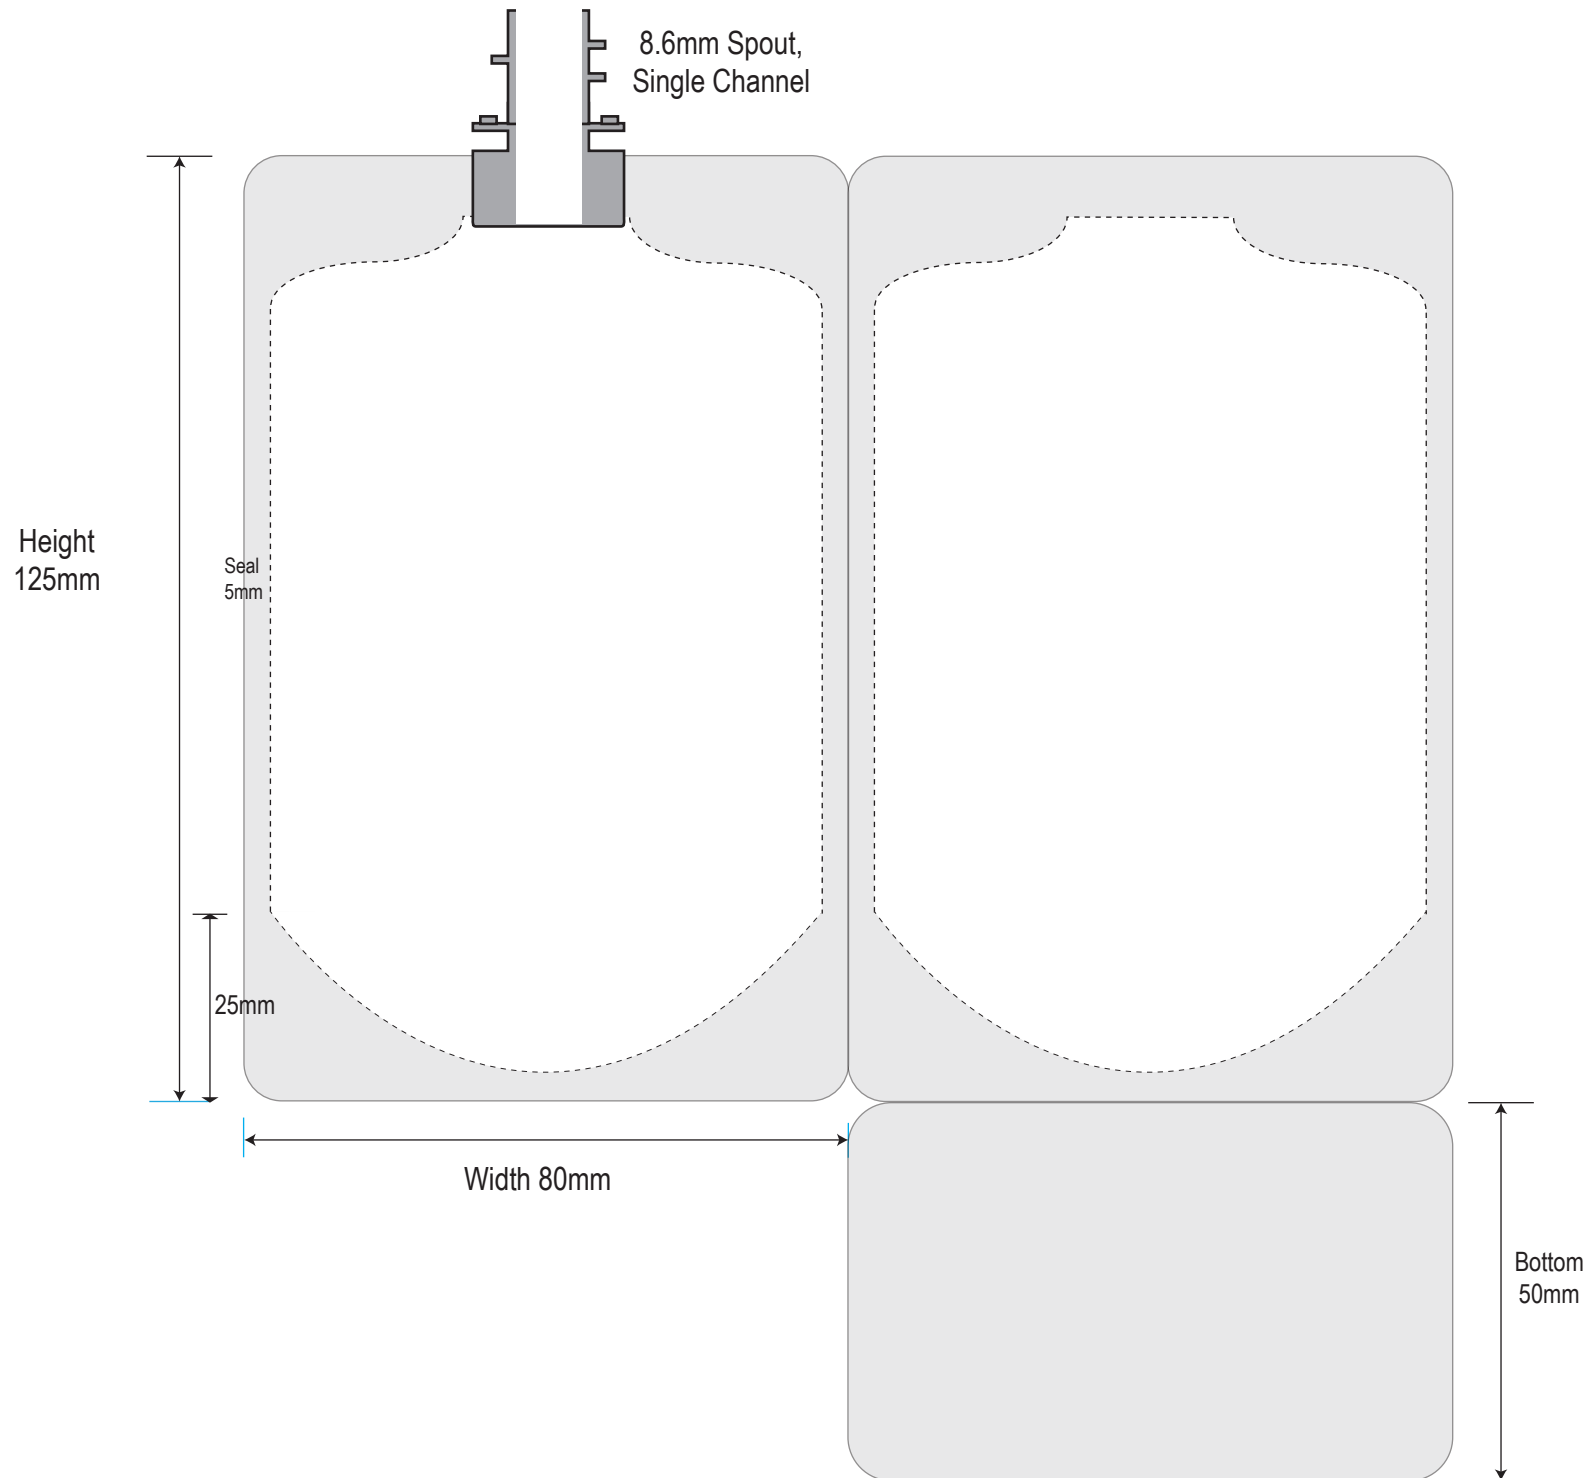

85ml Spout doypack for Painting Inks  
Dimension: W80\*H125+BG25\*2mm  
Edge Seal 5mm  
Spout: 8.6mm, Single Channel  
Materials: PET12/LDPE105, Thickness 120 um

CopyRight:  
Qingdao Tongli Packaging Products Co., Ltd  
Whatsapp: +86 159 6981 3136  
Email: office@valuepackaging.cn  
Web: www.valuepackaging.cn/  
Reach us if you have any questions

Toothpaste Cap