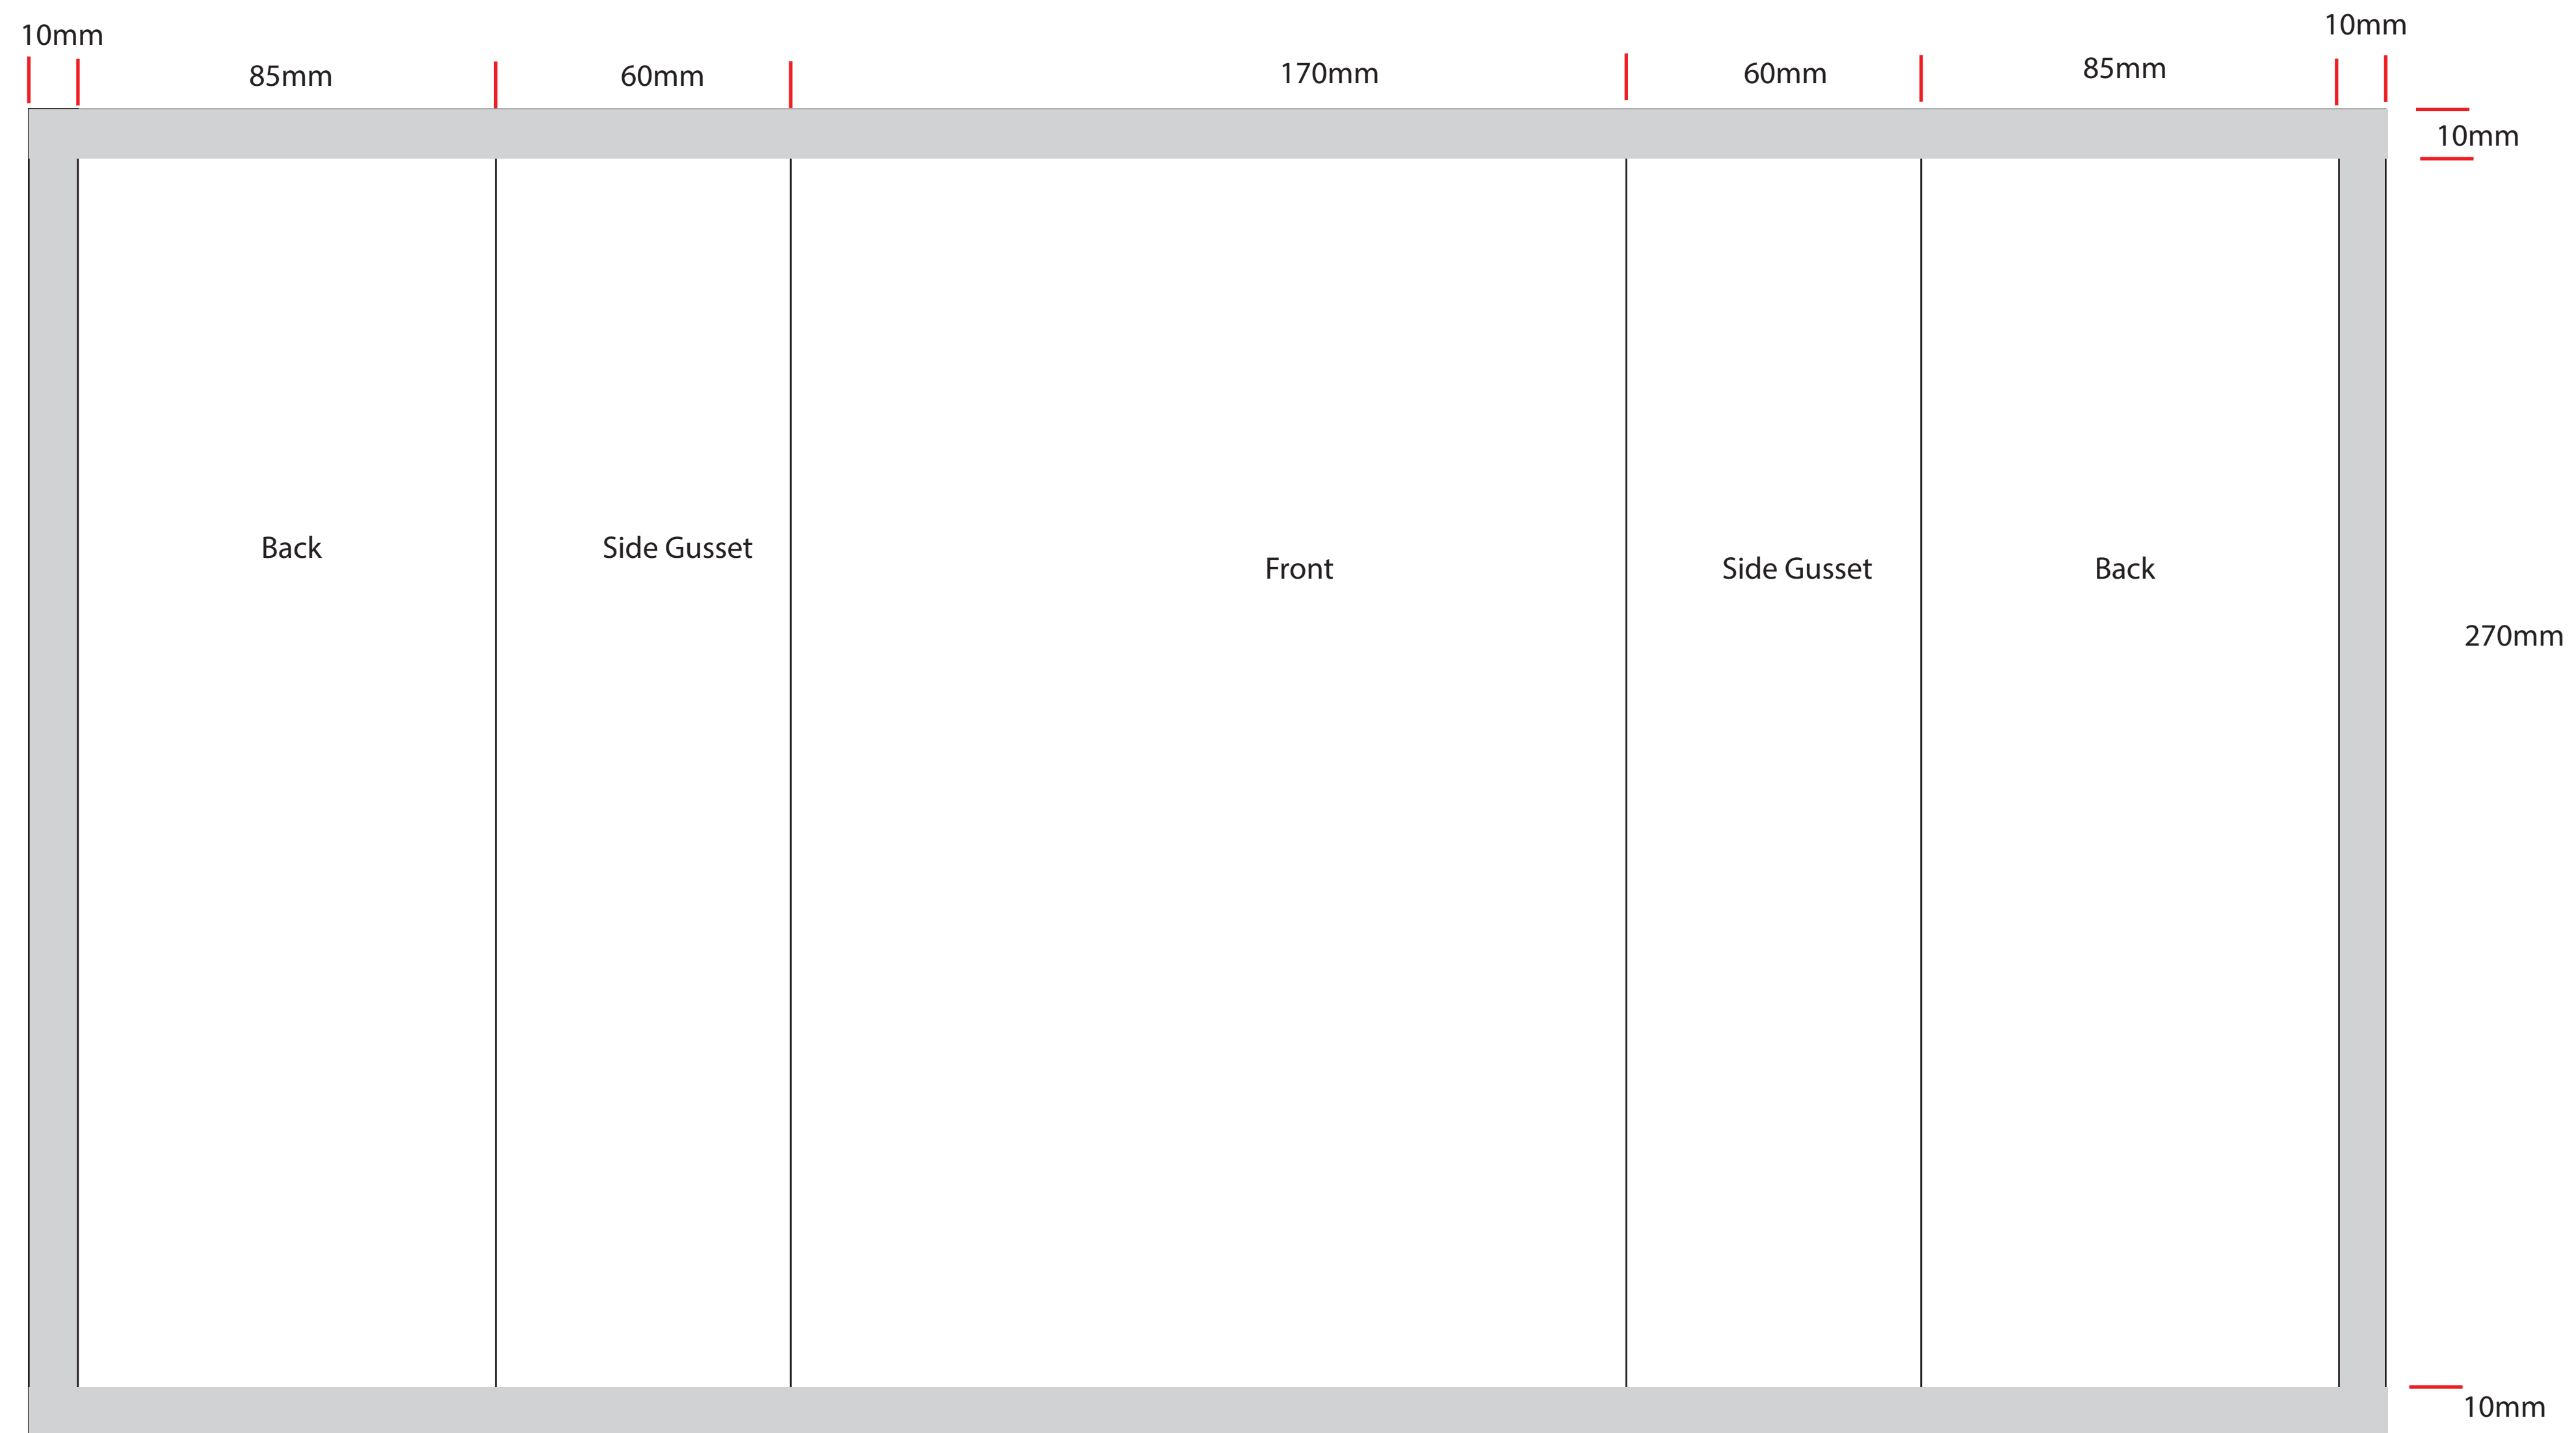

1000g Milk powder bag
Type: Pillow pouch
Dimensions: W170x H270x SG60mm

CopyRight:
Qingdao Tongli Packaging Products Co., Ltd
Whatsapp:+86 190 5027 9093
Email:service.a10@valuepackaging.cn
Web: www.valuepackaging.cn/
Reach us if you have any questions