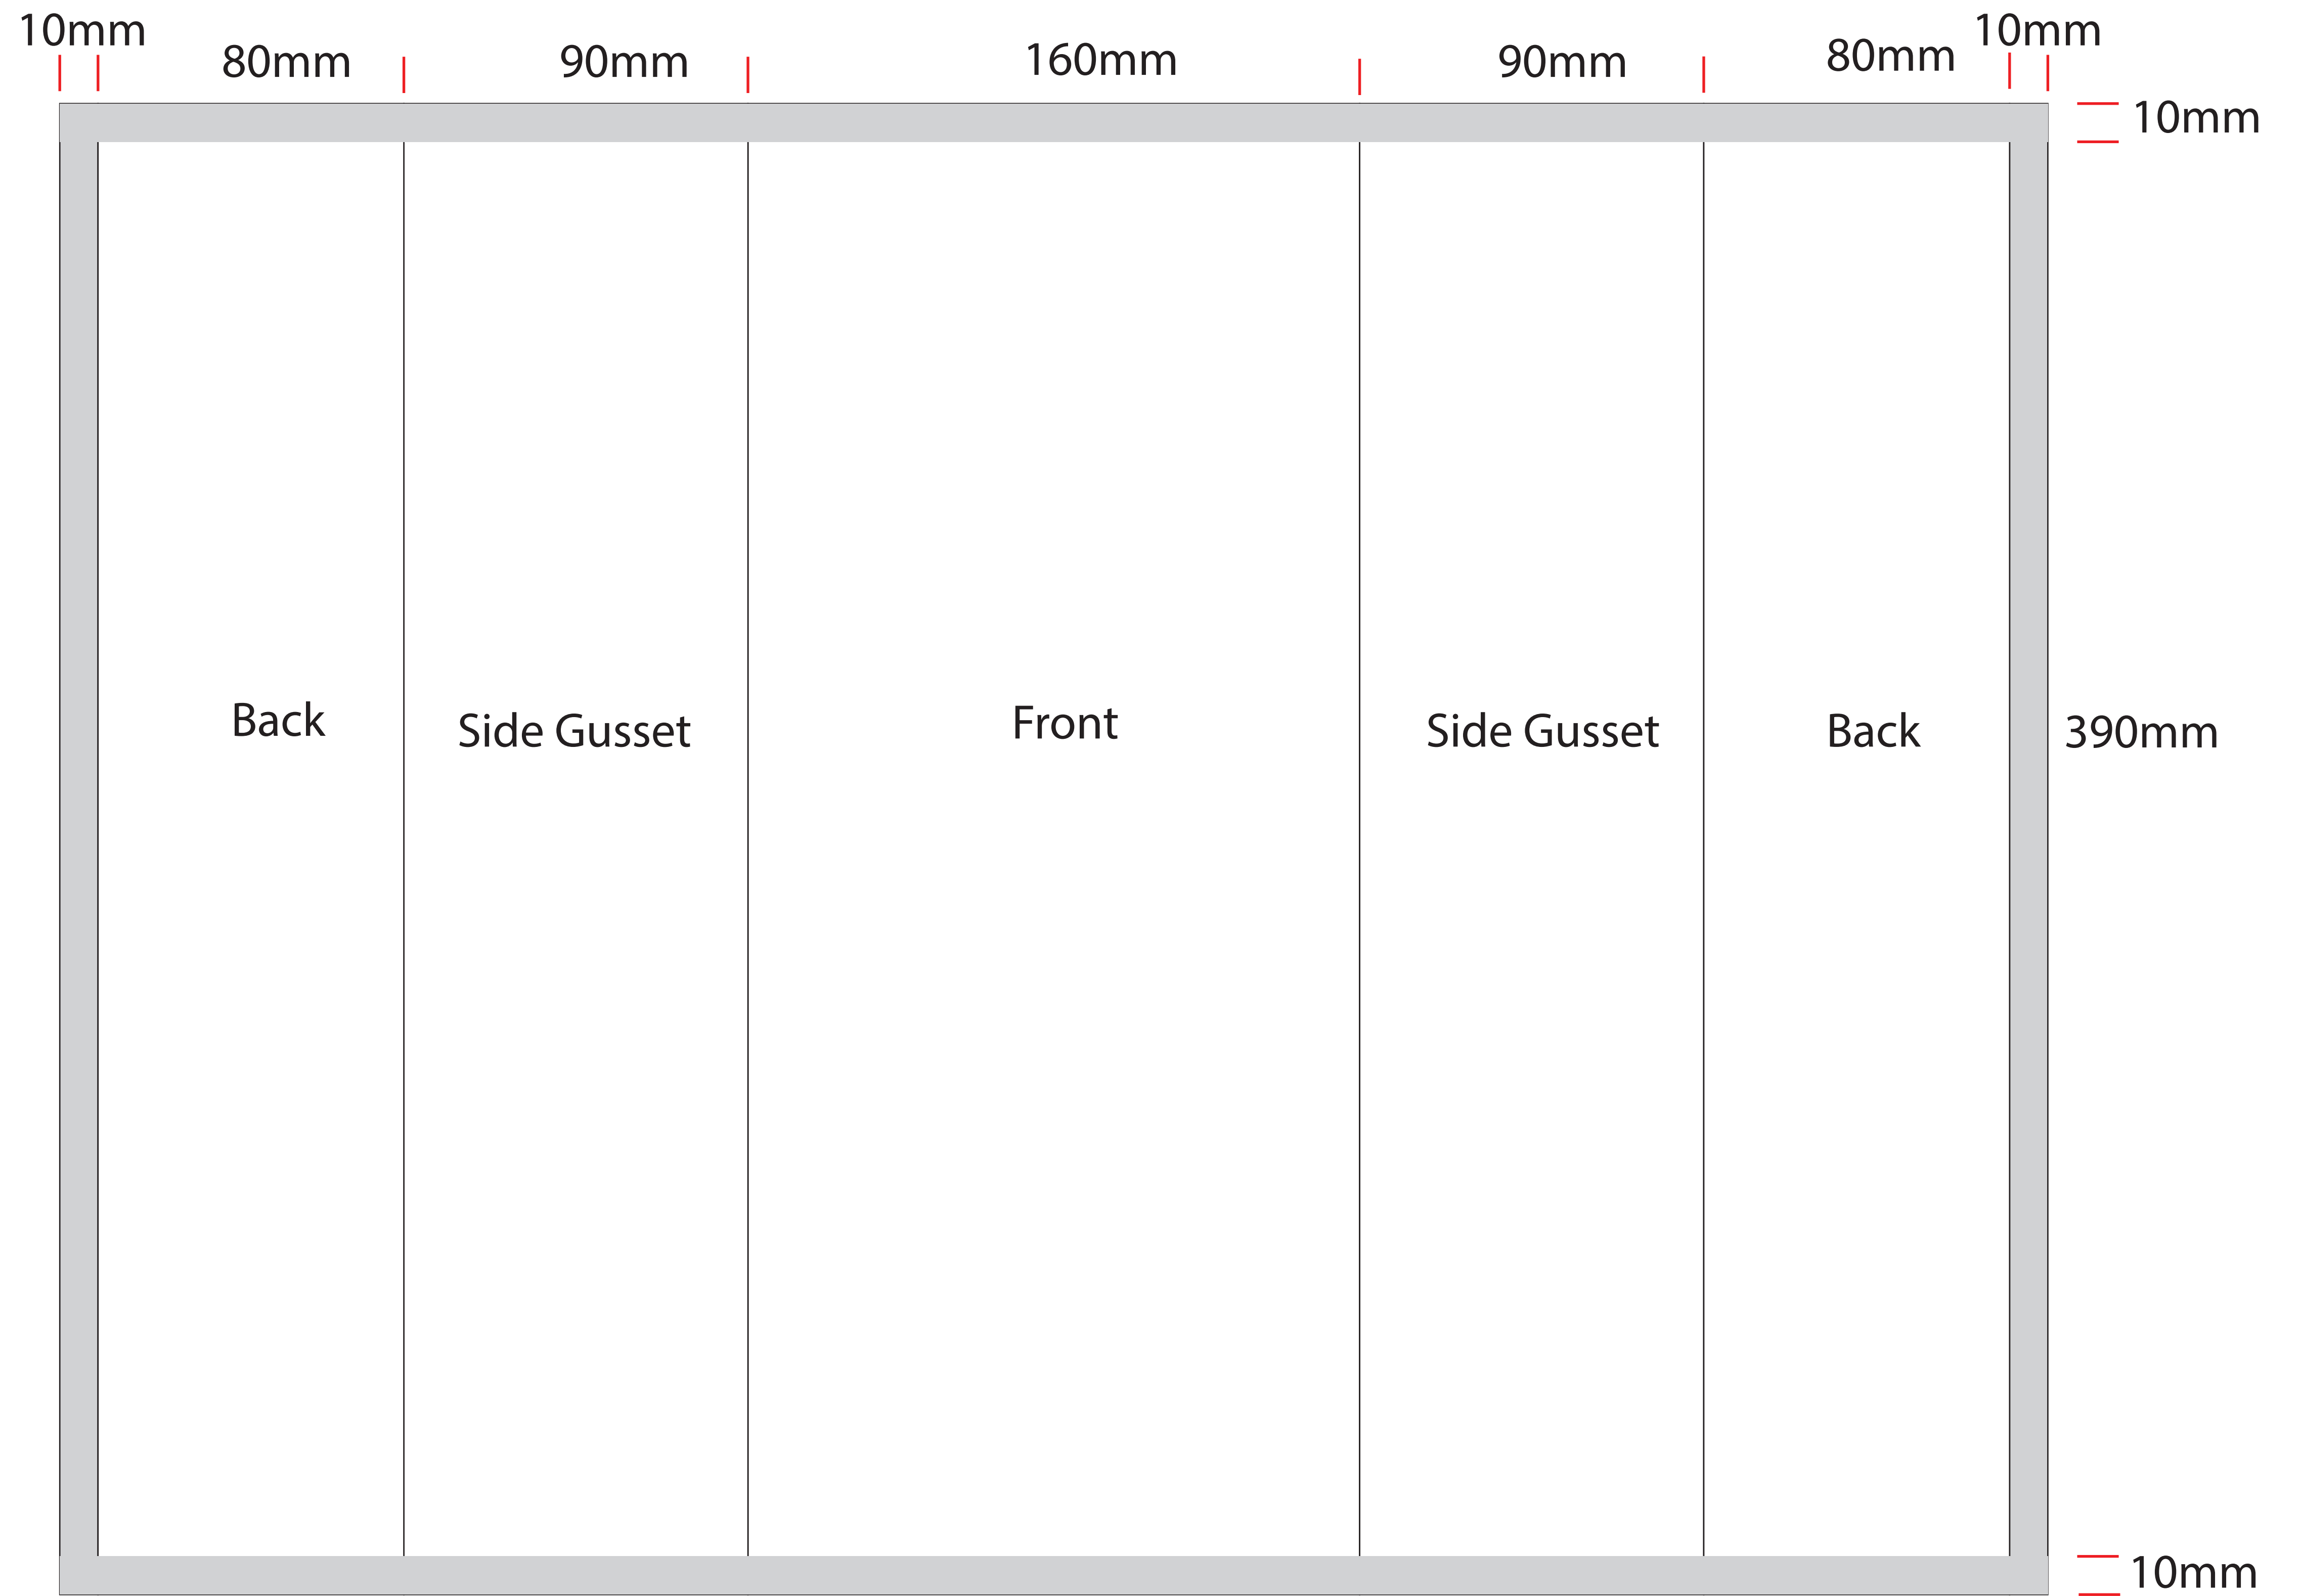

2000g Milk powder bag  
Type: Pillow pouch  
Dimensions: W160x H390 x SG90mm

Any questions please reach us @ Qingdao Tongli Packaging Products Co.,Ltd.  
Contact: Charles Min  
Mail: [info@valuepackaging.cn](mailto:info@valuepackaging.cn)  
Tel/Whatsapp: +8618561919515