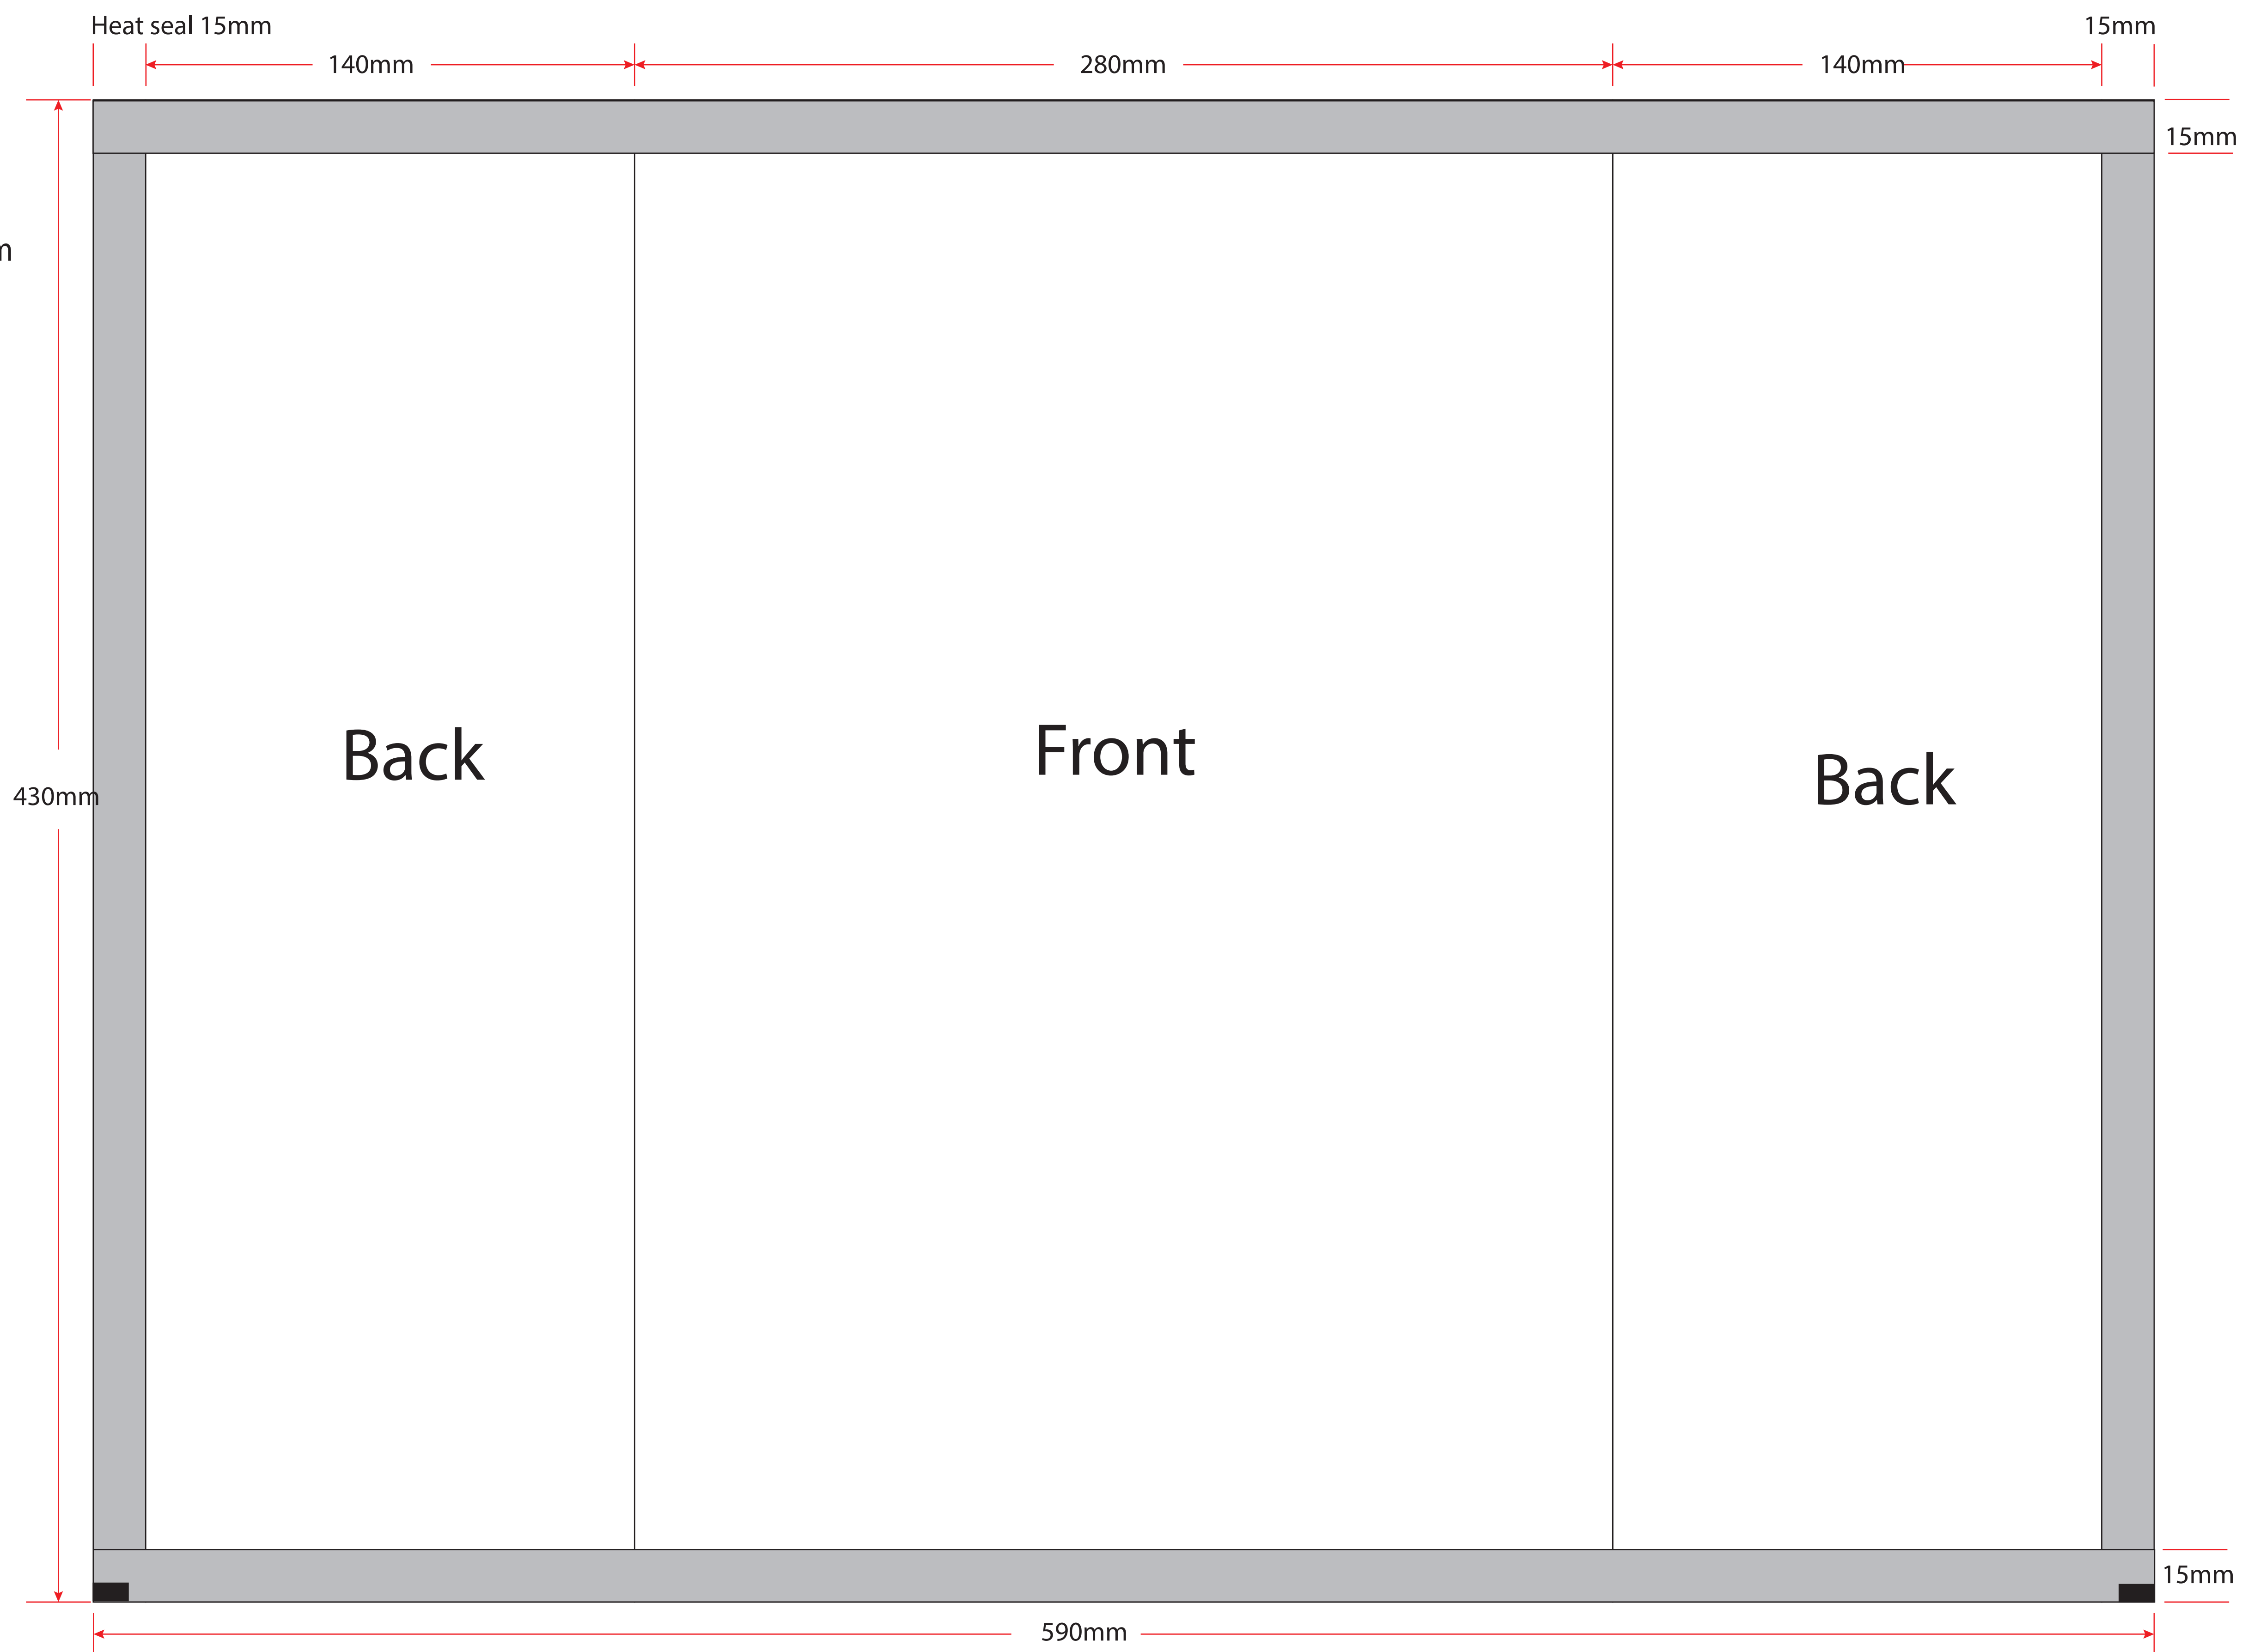

Rice bag template of 5 kg.  
Type: pillow pouch  
Dimensions: W280\*H430mm

Any questions please contact us @ Qingdao Tongli Packaging Products Co.,Ltd.  
Contact: Milly Ma  
Whatsapp: +86 190 5027 8113  
service.a11@valuepackaging.cn