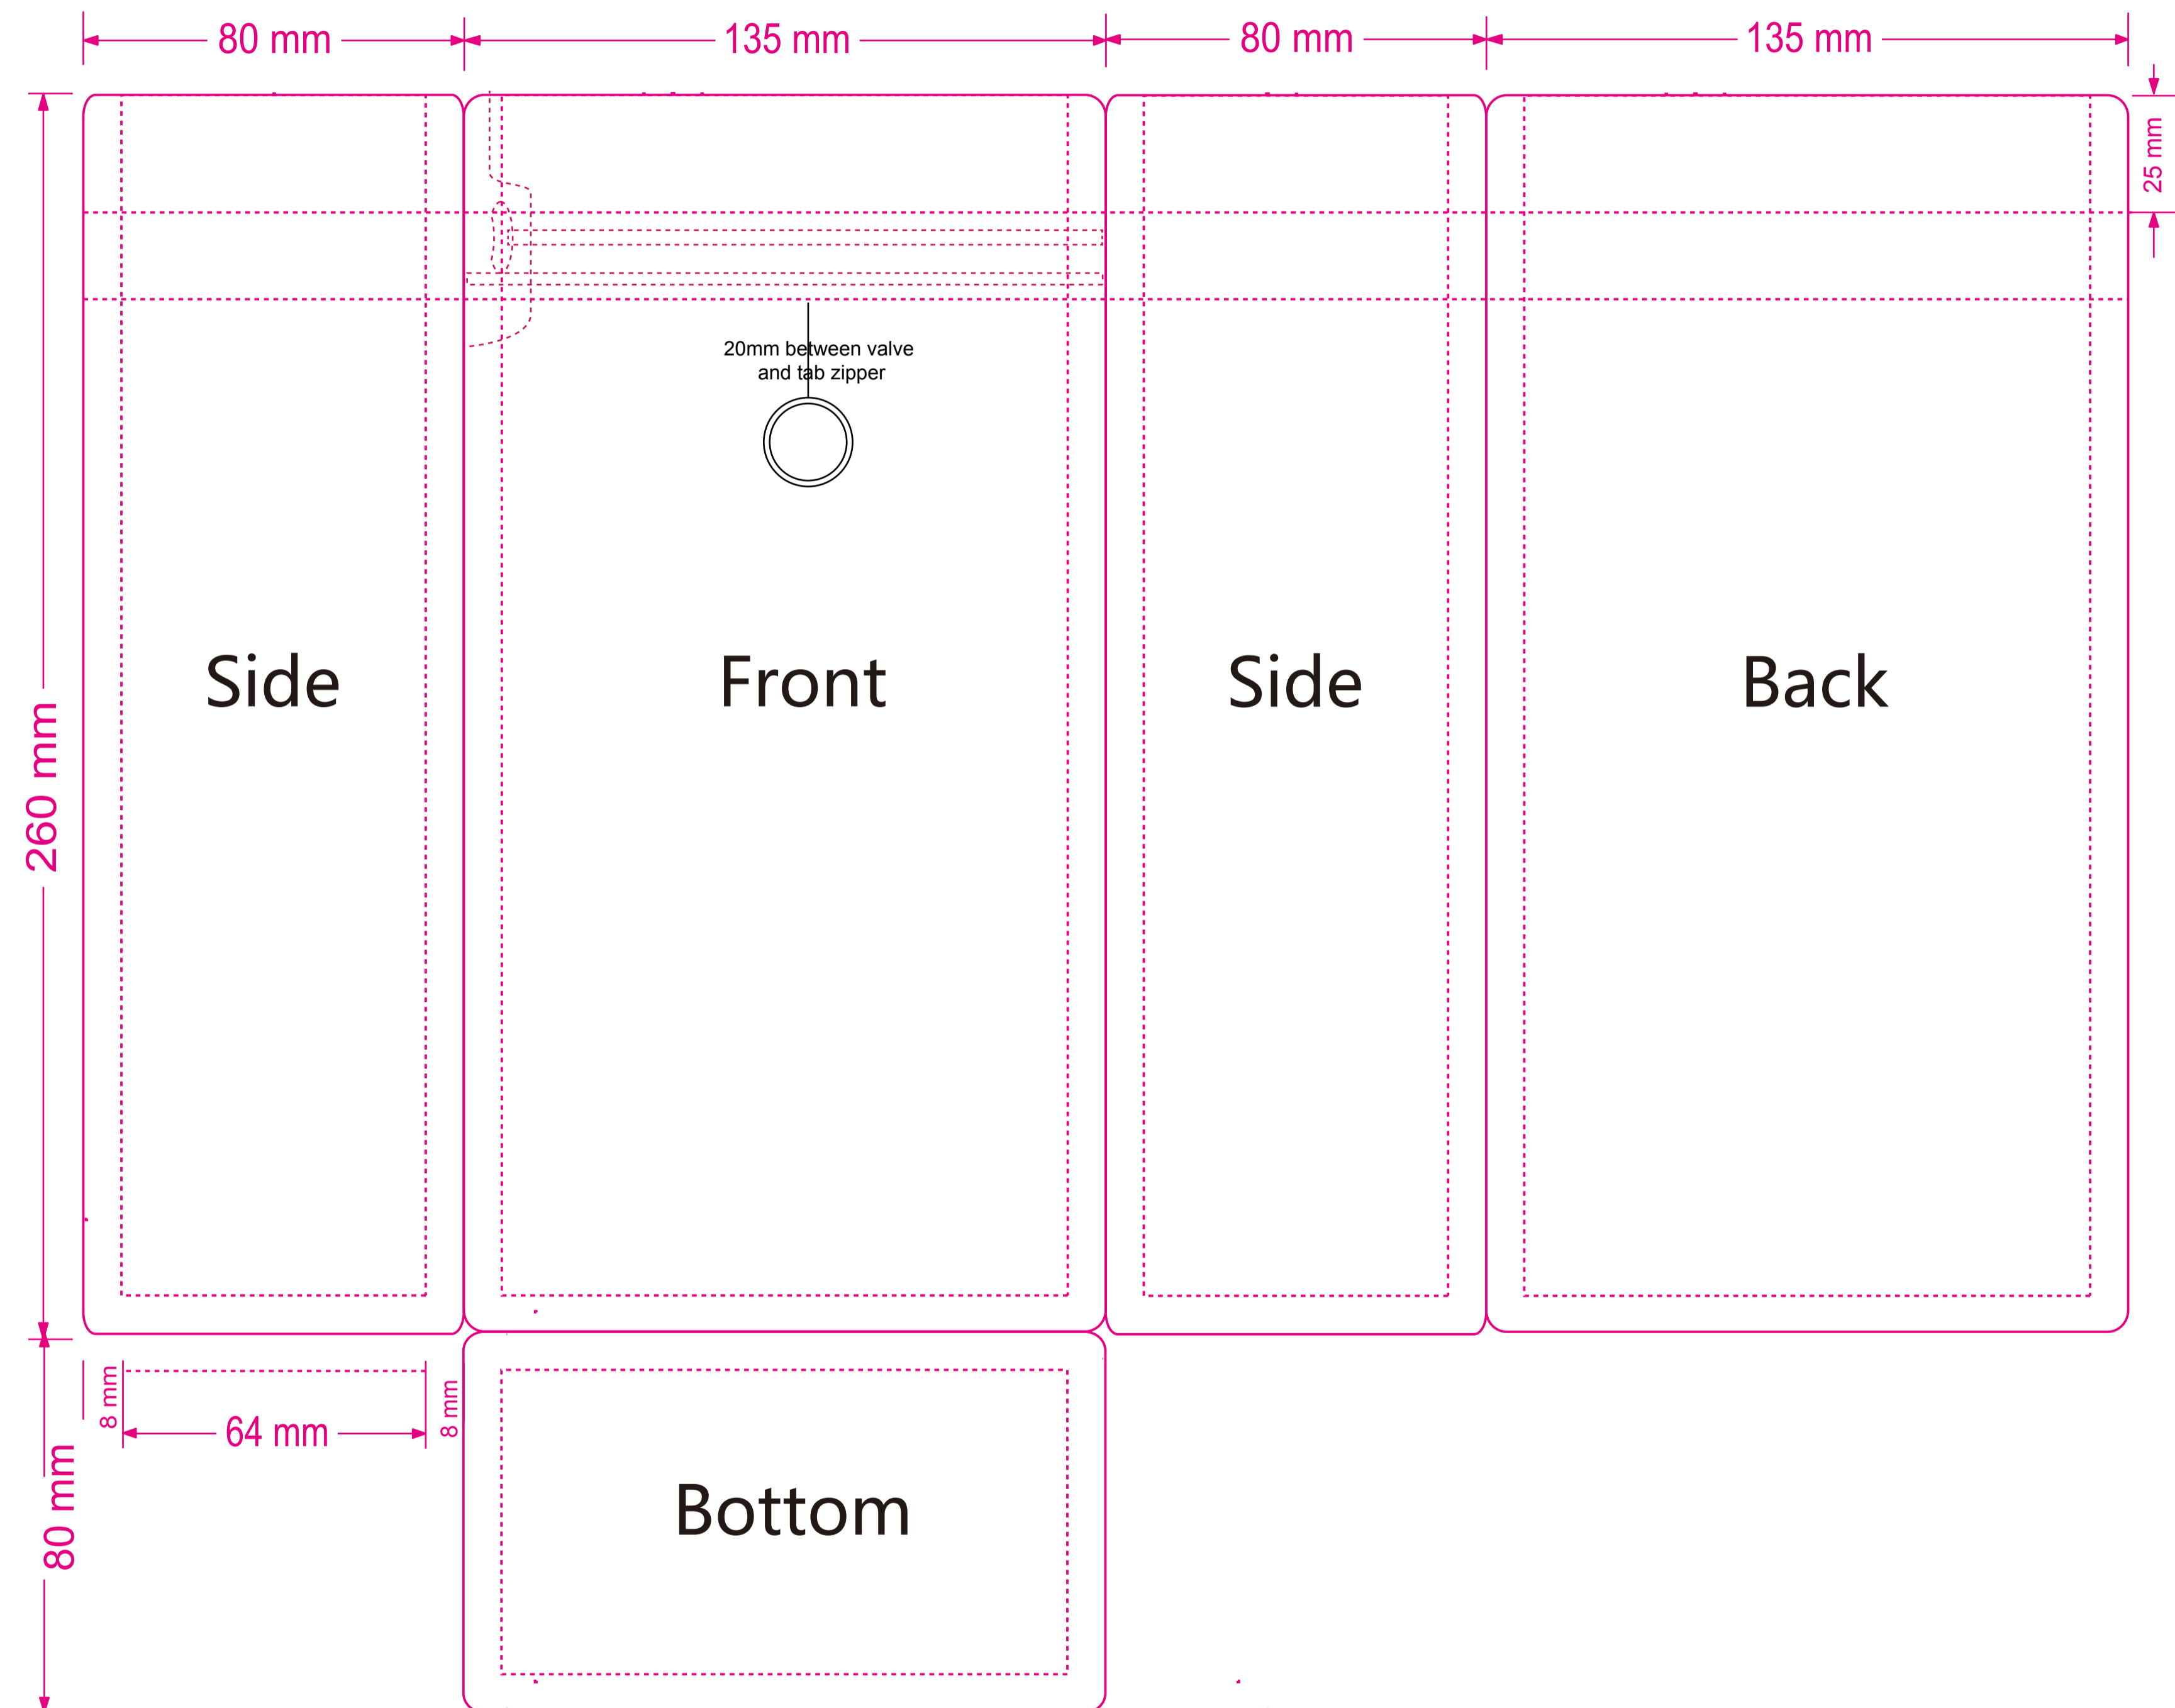

Coffee Beans Package-Flat Bottom Bag  
W135\*H260+Gusset80  
Edge Seal8mm

Note:

1. Front/back/bottom will need a set of cylinders, and side artwork will need another set of cylinders
2. Please note the clear window if any
3. Reach office@valuepackaging.cn for further assistance if any questions.