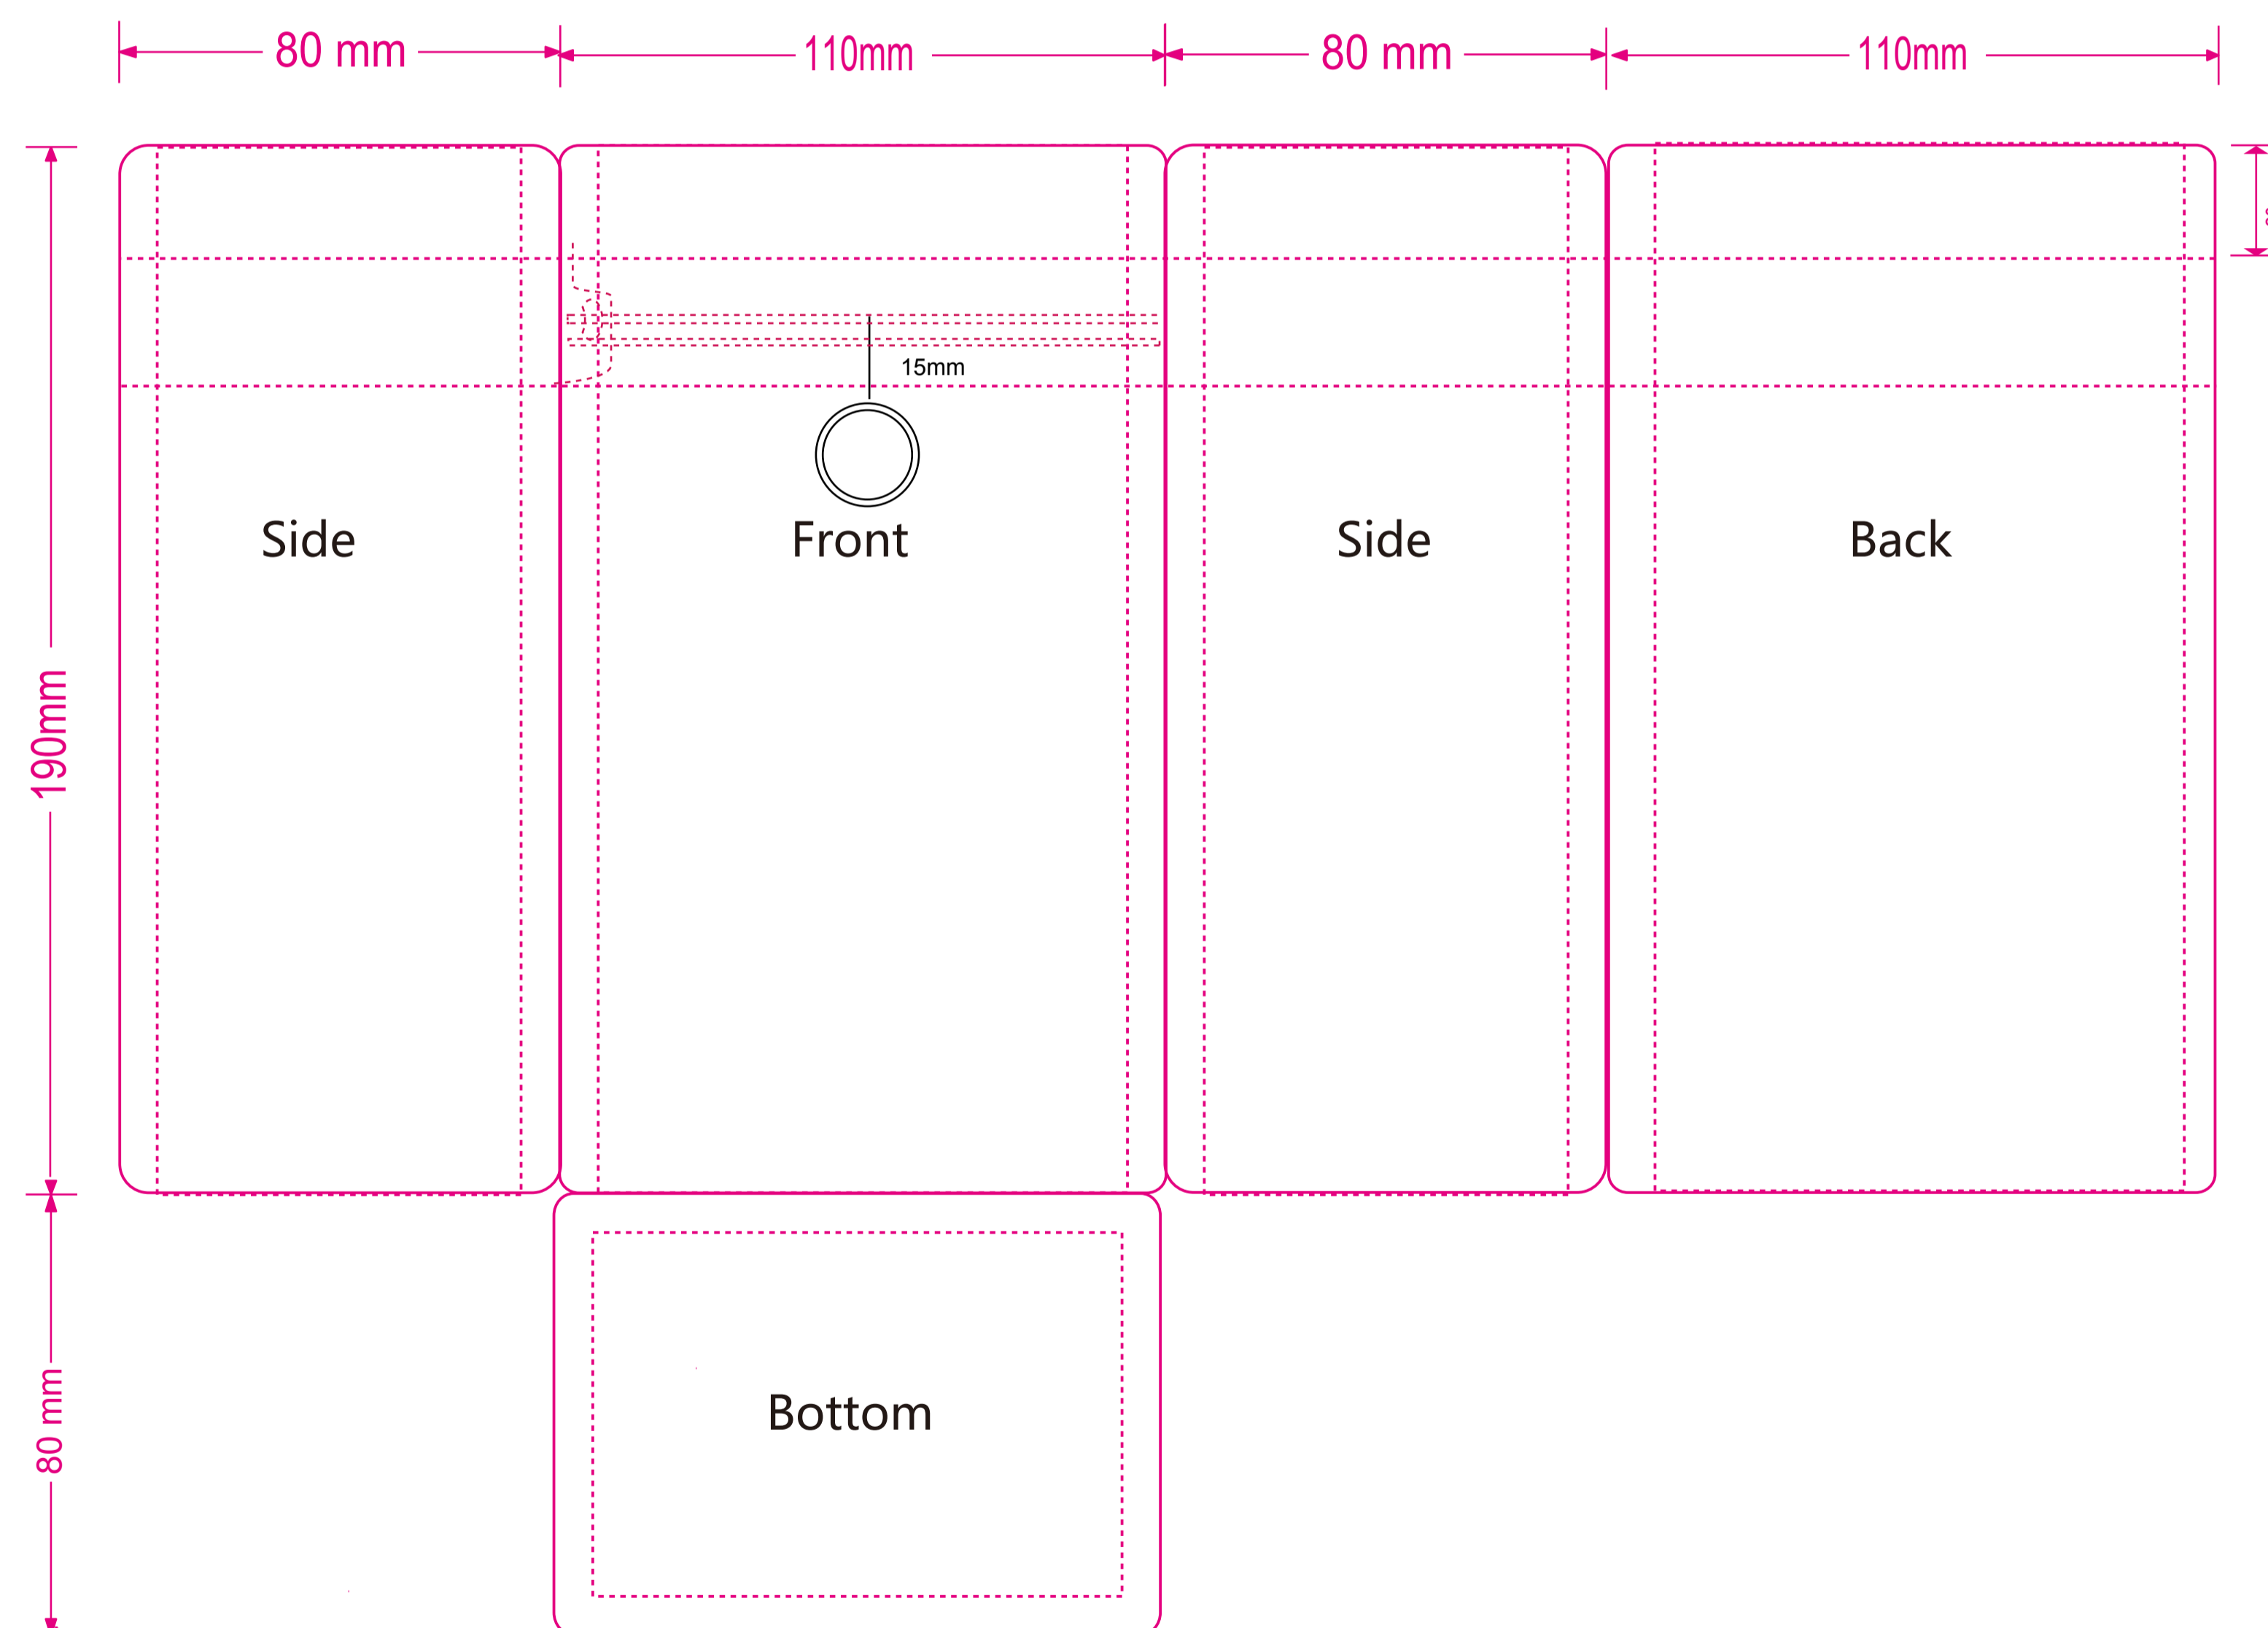

200grams Flat Bottom Coffee Bag  
Package Dimension: W110XH190+Gusset80  
Materials: PET12/VMPET12/LDPE

CopyRight:  
Qingdao Tongli Packaging Products Co., Ltd  
Whatsapp: +86 159 6981 3136  
Email: office@valuepackaging.cn  
Web: www.valuepackaging.cn/  
Reach us if you have any questions

- Note:
1. Front/back/bottom will need a set of cylinders, and side artwork will need another set of cylinders
  2. Please note the clear window if any
  3. Reach office@valuepackaging.cn for further assistance if any questions.